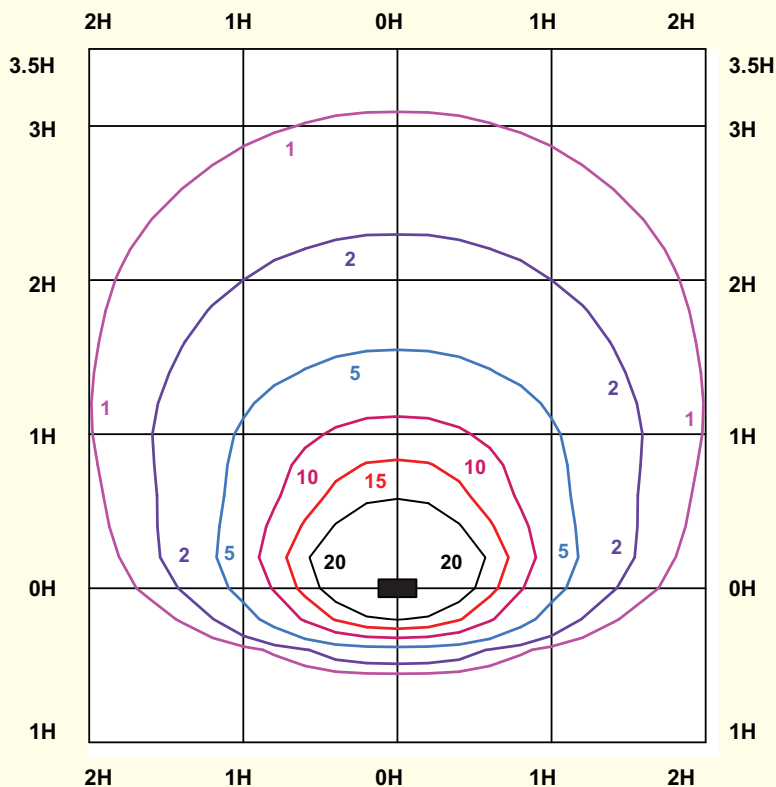

## AS118PL SINGLE 18W

AS118PL MOUNTED AT 2 METERS  
 AIMING ANGLE 45°  
 LAMP LUMENS 1200  
 LLF 0.8

H = MOUNTING HEIGHT