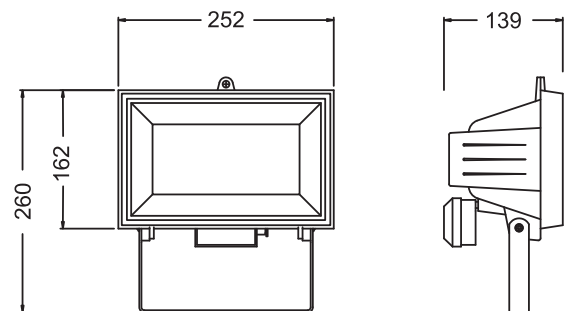

## DIMENSIONS

Centre fixing hole  
13.5mm DIA  
Centre fixing holes  
9.5mm DIA

## Packaging

Floodlight carton size: 255x105x205mm  
Outer carton size: 630x270x420mm  
Quantity per outer: 4  
Floodlight weight: 2.2Kg (maximum)

ASELLUS COMPACT FLUORESCENT FLOODLIGHT

Manufactured to standards – IEC60598.1  
IEC60598.2.5  
CISPR 15