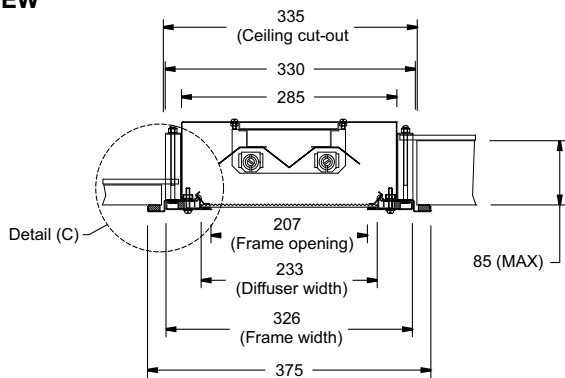

SIDE VIEW

BOTTOM VIEW

END VIEW

REAR ACCESS DOOR

DETAIL A

DETAIL B

Note: Cut out size 1280 x 328 Drawings illustrate twin tube model.

REAR ACCESS T8		REAR ACCESS T5	
MODEL NO	WATTAGE	MODEL NO	WATTAGE
CRR236K19	2/36w	CRR228T5K19	2/28w
CRR336K19	3/36w	CRR328T5K19	3/28w
		CRR254T5K19	2/54w
		CRR354T5K19	3/54w
T8 (26mm diameter) fluorescent lamp G13 lamp cap		T5 (16mm diameter) fluorescent lamp G5 lamp cap	

SIDE VIEW

BOTTOM VIEW

END VIEW

Note: Cut out size 1276 x 335. Drawings illustrate twin tube model.

FRONT ACCESS T8		FRONT ACCESS T5	
MODEL NO	WATTAGE	MODEL NO	WATTAGE
CRF236K19	2/36w	CRF228T5K19	2/28w
CRF336K19	3/36w	CRF328T5K19	3/28w
		CRF254T5K19	2/54w
		CRF354T5K19	3/54w
T8 (26mm diameter) fluorescent lamp G13 lamp cap		T5 (16mm diameter) fluorescent lamp G5 lamp cap	