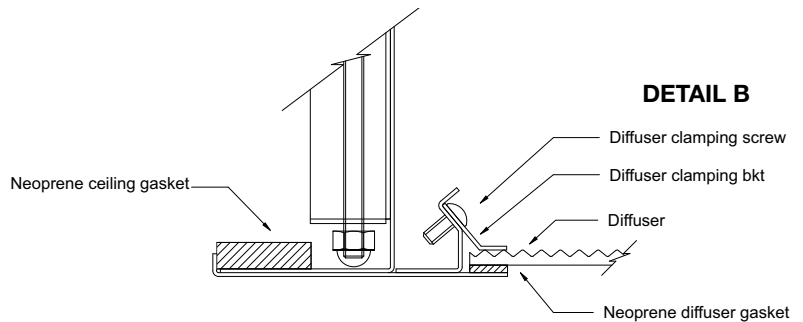

SIDE VIEW

BOTTOM VIEW

END VIEW

REAR ACCESS DOOR

DETAIL A

DETAIL B

Note: Cut out size 1280 x 328 Drawings illustrate twin tube model.

REAR ACCESS T8		REAR ACCESS T5	
MODEL NO	WATTAGE	MODEL NO	WATTAGE
CRR236K19	2/36w	CRR228T5K19	2/28w
CRR336K19	3/36w	CRR328T5K19	3/28w
		CRR254T5K19	2/54w
		CRR354T5K19	3/54w
T8 (26mm diameter) fluorescent lamp G13 lamp cap		T5 (16mm diameter) fluorescent lamp G5 lamp cap	

SIDE VIEW

BOTTOM VIEW

END VIEW

Note: Cut out size 1276 x 335. Drawings illustrate twin tube model.

FRONT ACCESS T8		FRONT ACCESS T5	
MODEL NO	WATTAGE	MODEL NO	WATTAGE
CRF236K19	2/36w	CRF228T5K19	2/28w
CRF336K19	3/36w	CRF328T5K19	3/28w
		CRF254T5K19	2/54w
		CRF354T5K19	3/54w
T8 (26mm diameter) fluorescent lamp G13 lamp cap		T5 (16mm diameter) fluorescent lamp G5 lamp cap	

Diffuser gasket and clamp

Diffuser frame gasket for front access model

Cable entry (see Note 1)

Crank bracket and ceiling gasket

Hinged rear access door

Rear access door hinge & gasket

Note 1:
The supply to the luminaire should be a three core circular cable. Entry to the luminaire should be via a compression gland of IP65 rating or higher.