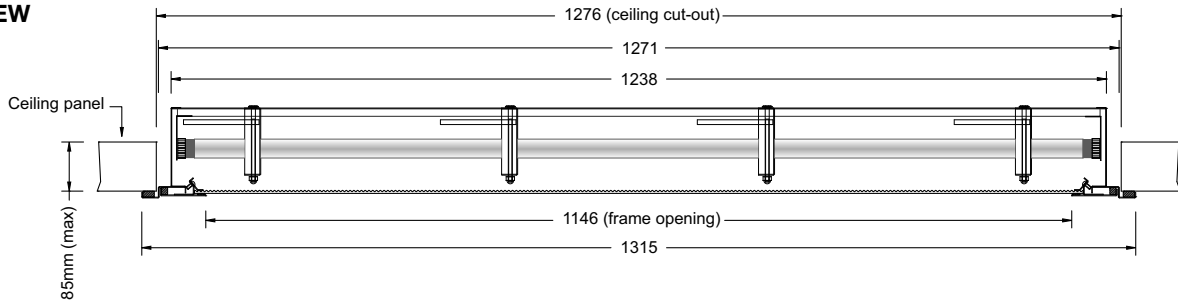

SIDE VIEW

BOTTOM VIEW

END VIEW

REAR ACCESS DOOR

DETAIL A

DETAIL B

Note: Cut out size 1280 x 328 Drawings illustrate twin tube model.

REAR ACCESS T8		REAR ACCESS T5	
MODEL NO	WATTAGE	MODEL NO	WATTAGE
CRR236K19	2/36w	CRR228T5K19	2/28w
CRR336K19	3/36w	CRR328T5K19	3/28w
		CRR254T5K19	2/54w
		CRR354T5K19	3/54w
T8 (26mm diameter) fluorescent lamp G13 lamp cap		T5 (16mm diameter) fluorescent lamp G5 lamp cap	

SIDE VIEW

BOTTOM VIEW

END VIEW

Note: Cut out size 1276 x 335. Drawings illustrate twin tube model.

FRONT ACCESS T8		FRONT ACCESS T5	
MODEL NO	WATTAGE	MODEL NO	WATTAGE
CRF236K19	2/36w	CRF228T5K19	2/28w
CRF336K19	3/36w	CRF328T5K19	3/28w
		CRF254T5K19	2/54w
		CRF354T5K19	3/54w
T8 (26mm diameter) fluorescent lamp G13 lamp cap		T5 (16mm diameter) fluorescent lamp G5 lamp cap	