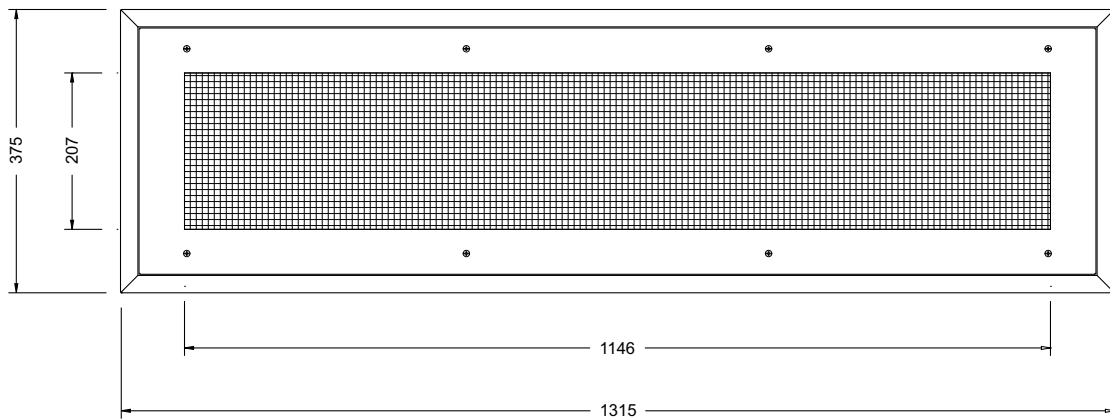

SIDE VIEW

BOTTOM VIEW

END VIEW

REAR ACCESS DOOR

DETAIL A

DETAIL B

Note: Cut out size 1280 x 328 Drawings illustrate twin tube model.

REAR ACCESS T8		REAR ACCESS T5	
MODEL NO	WATTAGE	MODEL NO	WATTAGE
CRR236K19	2/36w	CRR228T5K19	2/28w
CRR336K19	3/36w	CRR328T5K19	3/28w
		CRR254T5K19	2/54w
		CRR354T5K19	3/54w
T8 (26mm diameter) fluorescent lamp G13 lamp cap		T5 (16mm diameter) fluorescent lamp G5 lamp cap	

SIDE VIEW

BOTTOM VIEW

END VIEW

Note: Cut out size 1276 x 335. Drawings illustrate twin tube model.

FRONT ACCESS T8		FRONT ACCESS T5	
MODEL NO	WATTAGE	MODEL NO	WATTAGE
CRF236K19	2/36w	CRF228T5K19	2/28w
CRF336K19	3/36w	CRF328T5K19	3/28w
		CRF254T5K19	2/54w
		CRF354T5K19	3/54w
T8 (26mm diameter) fluorescent lamp G13 lamp cap		T5 (16mm diameter) fluorescent lamp G5 lamp cap	