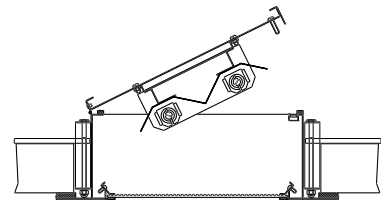

SIDE VIEW

BOTTOM VIEW

END VIEW

REAR ACCESS DOOR

DETAIL A

DETAIL B

Note: Cut out size 1280 x 328 Drawings illustrate twin tube model.

REAR ACCESS T8		REAR ACCESS T5	
MODEL NO	WATTAGE	MODEL NO	WATTAGE
CRR236K19	2/36w	CRR228T5K19	2/28w
CRR336K19	3/36w	CRR328T5K19	3/28w
		CRR254T5K19	2/54w
		CRR354T5K19	3/54w
T8 (26mm diameter) fluorescent lamp G13 lamp cap		T5 (16mm diameter) fluorescent lamp G5 lamp cap	