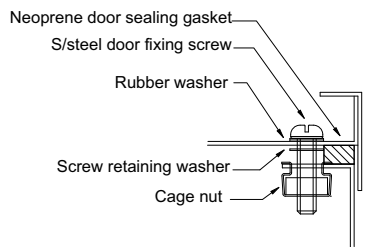

SIDE VIEW

BOTTOM VIEW

END VIEW

REAR ACCESS DOOR

DETAIL A

DETAIL B

Note: Cut out size 1280 x 328 Drawings illustrate twin tube model.

REAR ACCESS T8		REAR ACCESS T5	
MODEL NO	WATTAGE	MODEL NO	WATTAGE
CRR236K19	2/36w	CRR228T5K19	2/28w
CRR336K19	3/36w	CRR328T5K19	3/28w
		CRR254T5K19	2/54w
		CRR354T5K19	3/54w
T8 (26mm diameter) fluorescent lamp G13 lamp cap		T5 (16mm diameter) fluorescent lamp G5 lamp cap	