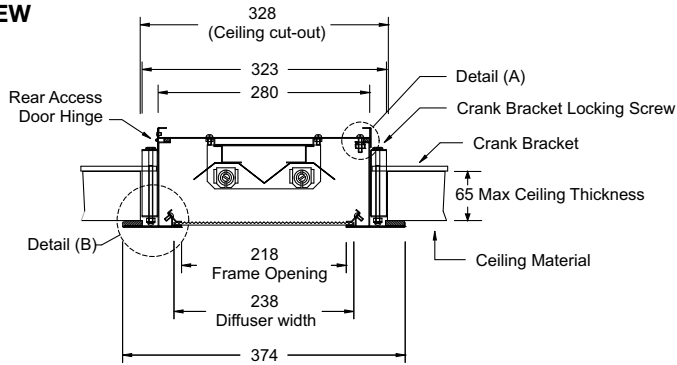

SIDE VIEW

BOTTOM VIEW

END VIEW

REAR ACCESS DOOR

DETAIL A

DETAIL B

Note: Cut out size 1280 x 328 Drawings illustrate twin tube model.

REAR ACCESS T8		REAR ACCESS T5	
MODEL NO	WATTAGE	MODEL NO	WATTAGE
CRR236K19	2/36w	CRR228T5K19	2/28w
CRR336K19	3/36w	CRR328T5K19	3/28w
		CRR254T5K19	2/54w
		CRR354T5K19	3/54w
T8 (26mm diameter) fluorescent lamp G13 lamp cap		T5 (16mm diameter) fluorescent lamp G5 lamp cap	

SIDE VIEW

BOTTOM VIEW

END VIEW

Note: Cut out size 1276 x 335. Drawings illustrate twin tube model.

FRONT ACCESS T8		FRONT ACCESS T5	
MODEL NO	WATTAGE	MODEL NO	WATTAGE
CRF236K19	2/36w	CRF228T5K19	2/28w
CRF336K19	3/36w	CRF328T5K19	3/28w
		CRF254T5K19	2/54w
		CRF354T5K19	3/54w
T8 (26mm diameter) fluorescent lamp G13 lamp cap		T5 (16mm diameter) fluorescent lamp G5 lamp cap	