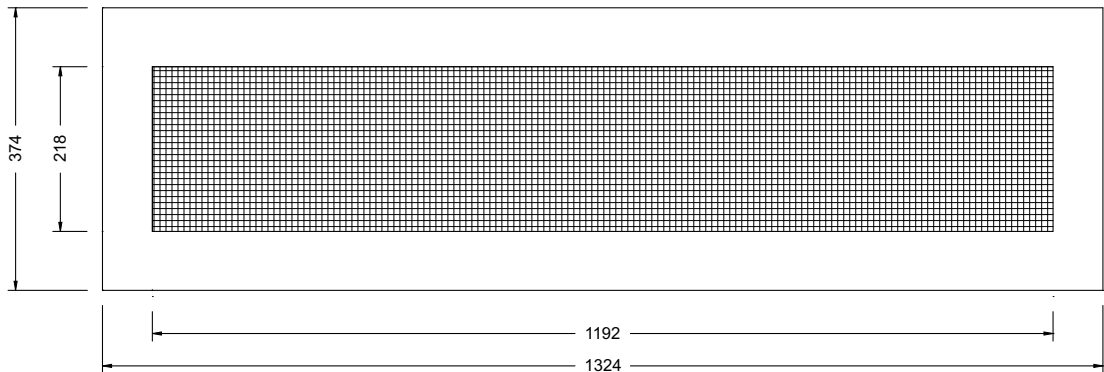

SIDE VIEW

BOTTOM VIEW

END VIEW

REAR ACCESS DOOR

DETAIL A

DETAIL B

Note: Cut out size 1280 x 328 Drawings illustrate twin tube model.

REAR ACCESS T8		REAR ACCESS T5	
MODEL NO	WATTAGE	MODEL NO	WATTAGE
CRR236K19	2/36w	CRR228T5K19	2/28w
CRR336K19	3/36w	CRR328T5K19	3/28w
		CRR254T5K19	2/54w
		CRR354T5K19	3/54w
T8 (26mm diameter) fluorescent lamp G13 lamp cap		T5 (16mm diameter) fluorescent lamp G5 lamp cap	

SIDE VIEW

BOTTOM VIEW

END VIEW

Note: Cut out size 1276 x 335. Drawings illustrate twin tube model.

FRONT ACCESS T8		FRONT ACCESS T5	
MODEL NO	WATTAGE	MODEL NO	WATTAGE
CRF236K19	2/36w	CRF228T5K19	2/28w
CRF336K19	3/36w	CRF328T5K19	3/28w
		CRF254T5K19	2/54w
		CRF354T5K19	3/54w
T8 (26mm diameter) fluorescent lamp G13 lamp cap		T5 (16mm diameter) fluorescent lamp G5 lamp cap	