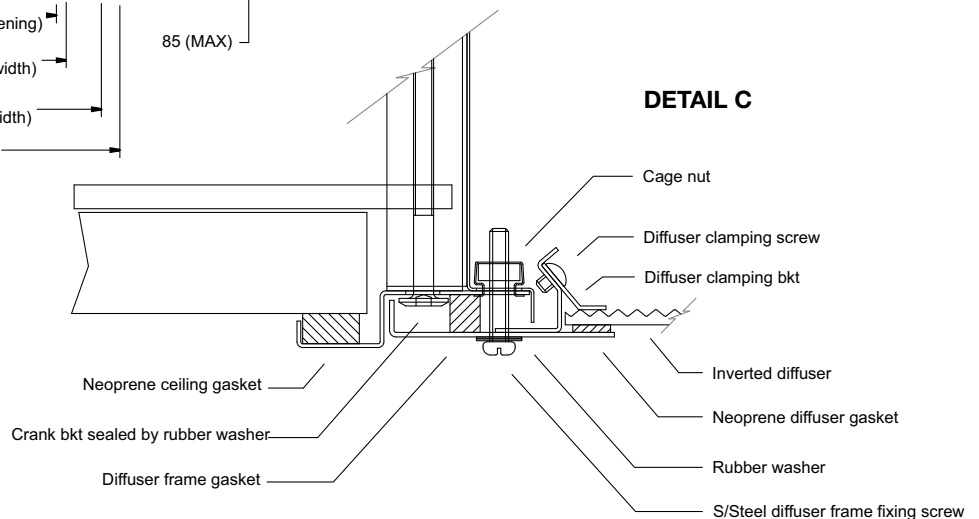

SIDE VIEW

BOTTOM VIEW

END VIEW

REAR ACCESS DOOR

DETAIL A

DETAIL B

Note: Cut out size 1280 x 328 Drawings illustrate twin tube model.

REAR ACCESS T8		REAR ACCESS T5	
MODEL NO	WATTAGE	MODEL NO	WATTAGE
CRR236K19	2/36w	CRR228T5K19	2/28w
CRR336K19	3/36w	CRR328T5K19	3/28w
		CRR254T5K19	2/54w
		CRR354T5K19	3/54w
T8 (26mm diameter) fluorescent lamp G13 lamp cap		T5 (16mm diameter) fluorescent lamp G5 lamp cap	

SIDE VIEW

BOTTOM VIEW

END VIEW

Note: Cut out size 1276 x 335. Drawings illustrate twin tube model.

FRONT ACCESS T8		FRONT ACCESS T5	
MODEL NO	WATTAGE	MODEL NO	WATTAGE
CRF236K19	2/36w	CRF228T5K19	2/28w
CRF336K19	3/36w	CRF328T5K19	3/28w
		CRF254T5K19	2/54w
		CRF354T5K19	3/54w
T8 (26mm diameter) fluorescent lamp G13 lamp cap		T5 (16mm diameter) fluorescent lamp G5 lamp cap	

Diffuser gasket and clamp

Diffuser frame gasket for front access model

Cable entry (see Note 1)

Crank bracket and ceiling gasket

Hinged rear access door

Rear access door hinge & gasket

Note 1:
The supply to the luminaire should be a three core circular cable. Entry to the luminaire should be via a compression gland of IP65 rating or higher.