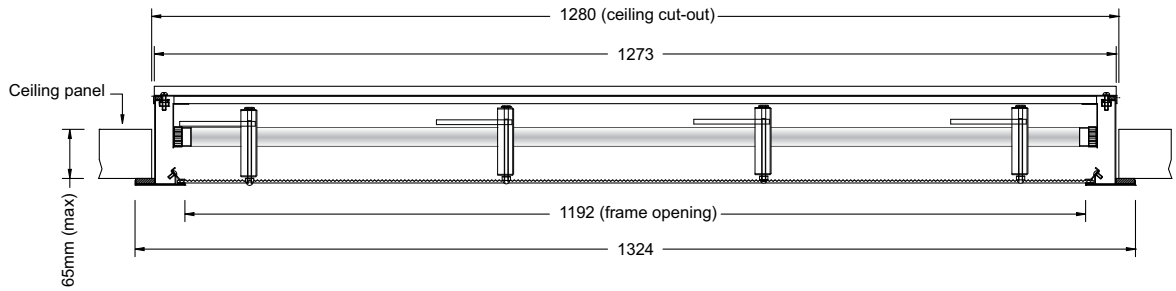

SIDE VIEW

BOTTOM VIEW

END VIEW

REAR ACCESS DOOR

DETAIL A

DETAIL B

Note: Cut out size 1280 x 328 Drawings illustrate twin tube model.

REAR ACCESS T8		REAR ACCESS T5	
MODEL NO	WATTAGE	MODEL NO	WATTAGE
CRR236K19	2/36w	CRR228T5K19	2/28w
CRR336K19	3/36w	CRR328T5K19	3/28w
		CRR254T5K19	2/54w
		CRR354T5K19	3/54w
T8 (26mm diameter) fluorescent lamp G13 lamp cap		T5 (16mm diameter) fluorescent lamp G5 lamp cap	

SIDE VIEW

BOTTOM VIEW

END VIEW

Note: Cut out size 1276 x 335. Drawings illustrate twin tube model.

FRONT ACCESS T8		FRONT ACCESS T5	
MODEL NO	WATTAGE	MODEL NO	WATTAGE
CRF236K19	2/36w	CRF228T5K19	2/28w
CRF336K19	3/36w	CRF328T5K19	3/28w
		CRF254T5K19	2/54w
		CRF354T5K19	3/54w
T8 (26mm diameter) fluorescent lamp G13 lamp cap		T5 (16mm diameter) fluorescent lamp G5 lamp cap	