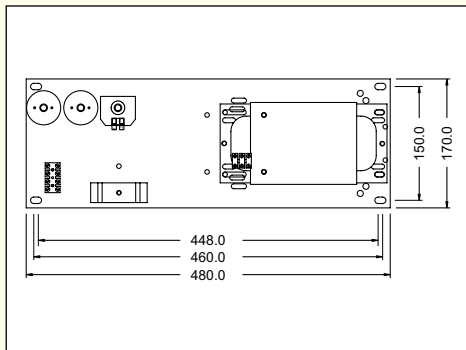

Model No.

- GT1000MH
  Metal Halide (Without igniter)
- GT1000MHIG
  Metal Halide (With igniter)
- GT1000S
  HPS (Without igniter)
- GT1000SIG
  HPS (With igniter)

MALAYSIA KUALA LUMPUR Sales Office: Tel:(03) 5636 4348 Fax:(03) 5636 4352 **PENANG** Sales Office: Tel:(04) 507 0580

Fax:(04) 507 0968 **SINGAPORE** Sales Office: Tel: 6745 2511 Fax: 6745 5828 **AUSTRALIA** Sales ENQUIRIES ALL STATES:

Tel: 1300 851 001 **NEW ZEALAND** AUCKLAND Sales Office (09) 2710204 Fax: (09) 2713144

Distributors in: Pacific Islands, New Zealand, United Kingdom, Vietnam, Thailand, Indonesia, Bangladesh, Sri Lanka

Lighting designs on request
IES files on request or available on Davis website

Website: www.davislighting.com

Email: sales@davislighting.com

Davis Lighting is a registered trade name

Davis Lighting reserves the right to change specifications and materials without prior notice.
Materials and components may vary from region to region.

"When your
business
depends
on light."