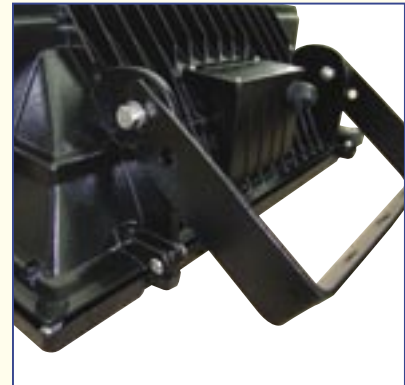

POLARIS 1000w FLOODLIGHT

Polaris - suitable for remote control gear only

Model No.	Beam	Type	Configuration
PON1000MHx	Narrow	Metal Halide	Floodlight with lamp
POW1000MHx	Wide	Metal Halide	Floodlight with lamp
PON1000Sx	Narrow	HPS	Floodlight with lamp
POW1000Sx	Wide	HPS	Floodlight with lamp
POLARIS-Nx	Narrow		Floodlight only
POLARIS-Wx	Wide		Floodlight only

x designates optional configuration

IG fitted with igniter

POLARIS 1000W FLOODLIGHT

Weatherproof remote control

Model No.

- WPCA1000MH
Metal Halide (Without igniter)
- WPCA1000MHIG
Metal Halide (With igniter)
- WPCA1000S
HPS (Without igniter)
- WPCA1000SIG
HPS (With igniter)