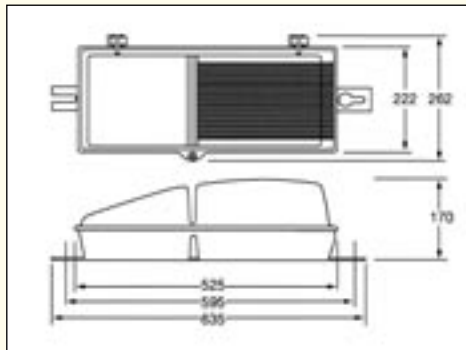

Model No.

- WPCA1000MH
  Metal Halide (Without igniter)
- WPCA1000MHIG
  Metal Halide (With igniter)
- WPCA1000S
  HPS (Without igniter)
- WPCA1000SIG
  HPS (With igniter)