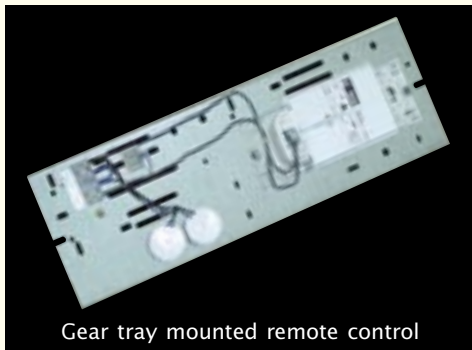

POLARIS 1000w FLOODLIGHT

Polaris - suitable for remote control gear only

Model No.	Beam	Type	Configuration
PON1000MHx	Narrow	Metal Halide	Floodlight with lamp
POW1000MHx	Wide	Metal Halide	Floodlight with lamp
PON1000Sx	Narrow	HPS	Floodlight with lamp
POW1000Sx	Wide	HPS	Floodlight with lamp
POLARIS-Nx	Narrow		Floodlight only
POLARIS-Wx	Wide		Floodlight only

x designates optional configuration

IG fitted with igniter

POLARIS 1000W FLOODLIGHT

Weatherproof remote control

Model No.

- WPCA1000MH
Metal Halide (Without igniter)
- WPCA1000MHIG
Metal Halide (With igniter)
- WPCA1000S
HPS (Without igniter)
- WPCA1000SIG
HPS (With igniter)