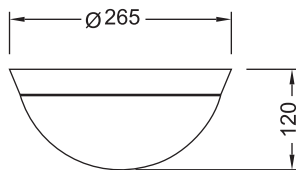

## ABD Incandescent

White plastic base with opal plastic diffuser. 75w GLS maximum (or equivalent CFL energy saving lamp). Maximum lamp diameter 62mm.

ABD7501 1/75w GLS 265 x 120

Lamp holder E27