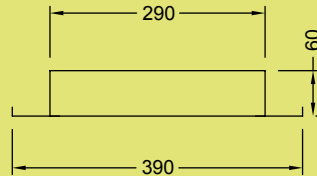

Locaste Recessed T/Bar Air Handling

Single tube 300mm wide models for air delivery or air return. x designates diffuser type. Y5, Y7, K12, K15, K19, K19T silver tint or opal lay-in diffuser. **Air slots measurement; 240x20 per slot. (28/54W - 4 per side, 14/24W - 2 per side)**

LCT114T5Ax	1/14w	600mm (nom)
LCT124T5Ax	1/24w	600mm (nom)
LCT128T5Ax	1/28w	1200mm (nom)
LCT154T5Ax	1/54w	1200mm (nom)

Locaste Recessed T/Bar Handling

Twin tube 400mm wide models for air delivery or air return. x designates diffuser type. Y5, Y7, K12, K15, K19, K19T silver tint or opal lay-in diffuser. **Air slots measurement; 240x20 per slot. (28/54W - 4 per side, 14/24W - 2 per side)**

LCTM214T5Ax	2/14w	600mm (nom)
LCTM224T5Ax	2/24w	600mm (nom)
LCTM228T5Ax	2/28w	1200mm (nom)
LCTM254T5Ax	2/54w	1200mm (nom)