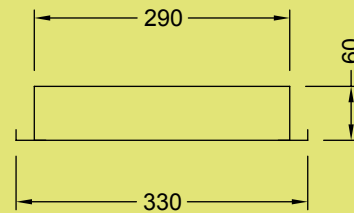

COMMERCIAL DIFFUSED & OPEN

PLASTER RECESSED T5

Locaste Plaster Recessed

Single tube 200mm wide models for plaster recessed mounting. x designates diffuser type. Y5, Y7, K12, K15, K19, K19T silver tint or opal lay-in diffuser.

LCPN114T5x	1/14w	600mm (nom)
LCPN124T5x	1/24w	600mm (nom)
LCPN128T5x	1/28w	1200mm (nom)
LCPN154T5x	1/54w	1200mm (nom)

Locaste Plaster Recessed

Twin tube 300mm wide models for plaster recessed mounting. x designates diffuser type. Y5, Y7, K12, K15, K19, K19T silver tint or opal lay-in diffuser.

LCP214T5x	2/14w	600mm (nom)
LCP224T5x	2/24w	600mm (nom)
LCP228T5x	2/28w	1200mm (nom)
LCP254T5x	2/54w	1200mm (nom)

Locaste Plaster Recessed

Twin, three tube 600mm wide models for plaster recessed mounting. x designates diffuser type. Y5, Y7, K12, K15, K19, K19T silver tint or opal lay-in diffuser.

LCPW214T5Ax	2/14w	600mm (nom)
LCPW224T5Ax	2/24w	600mm (nom)
LCPW314T5Ax	3/14w	600mm (nom)
LCPW324T5Ax	3/24w	600mm (nom)
LCPW414T5Ax	4/14w	600mm (nom)
LCPW424T5Ax	4/24w	600mm (nom)
LCPW228T5Ax	2/28w	1200mm (nom)
LCPW254T5Ax	2/54w	1200mm (nom)
LCPW328T5Ax	3/28w	1200mm (nom)
LCPW354T5Ax	3/54w	1200mm (nom)
LCPW428T5Ax	4/28w	1200mm (nom)
LCPW454T5Ax	4/54w	1200mm (nom)