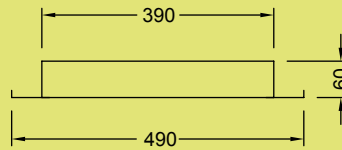

COMMERCIAL DIFFUSED & OPEN

RECESSED T/BAR AIR HANDLING T5

Locaste Recessed T/Bar Air Handling

Single tube 300mm wide models for air delivery or air return. x designates diffuser type. Y5, Y7, K12, K15, K19, K19T silver tint or opal lay-in diffuser. **Air slots measurement; 240x20 per slot. (28/54W - 4 per side, 14/24W - 2 per side)**

LCT114T5Ax	1/14w	600mm (nom)
LCT124T5Ax	1/24w	600mm (nom)
LCT128T5Ax	1/28w	1200mm (nom)
LCT154T5Ax	1/54w	1200mm (nom)

Locaste Recessed T/Bar Handling

Twin tube 400mm wide models for air delivery or air return. x designates diffuser type. Y5, Y7, K12, K15, K19, K19T silver tint or opal lay-in diffuser. **Air slots measurement; 240x20 per slot. (28/54W - 4 per side, 14/24W - 2 per side)**

LCTM214T5Ax	2/14w	600mm (nom)
LCTM224T5Ax	2/24w	600mm (nom)
LCTM228T5Ax	2/28w	1200mm (nom)
LCTM254T5Ax	2/54w	1200mm (nom)

Locaste Recessed T/Bar Air Handling

Twin, three tube 600mm wide models for air delivery or air return. x designates diffuser type. Y5, Y7, K12, K15, K19, K19T silver tint or opal lay-in diffuser. **Air slots measurement; 240x20 per slot. (28/54W - 4 per side, 14/24W - 2 per side)**

LCTW214T5Ax	2/14w	600mm (nom)
LCTW224T5Ax	2/24w	600mm (nom)
LCTW314T5Ax	3/14w	600mm (nom)
LCTW324T5Ax	3/24w	600mm (nom)
LCTW414T5Ax	4/14w	600mm (nom)
LCTW424T5Ax	4/24w	600mm (nom)
LCTW228T5Ax	2/28w	1200mm (nom)
LCTW254T5Ax	2/54w	1200mm (nom)
LCTW328T5Ax	3/28w	1200mm (nom)
LCTW354T5Ax	3/54w	1200mm (nom)
LCTW428T5Ax	4/28w	1200mm (nom)
LCTW454T5Ax	4/54w	1200mm (nom)