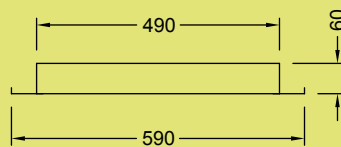

Locaste Recessed T/Bar Air Handling

Twin, three tube 600mm wide models for air delivery or air return. x designates diffuser type. Y5, Y7, K12, K15, K19, K19T silver tint or opal lay-in diffuser. **Air slots measurement; 240x20 per slot. (28/54W - 4 per side, 14/24W - 2 per side)**