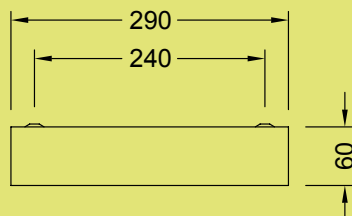

- **PF600** - Frame for recessed mounting of 14/24w models in plaster ceilings.
- **PF1200** - Frame for recessed mounting of 28/54w models in plaster ceilings.