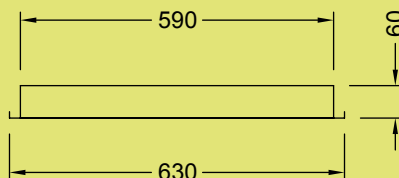

Locaste Plaster Recessed

Twin, three tube 600mm wide models for plaster recessed mounting. x designates diffuser type. Y5, Y7, K12, K15, K19, K19T silver tint or opal lay-in diffuser.