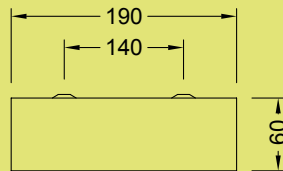

LCUN114T5x	1/14w	600mm (nom)
LCUN124T5x	1/24w	600mm (nom)
		Mountings 390 x 140

LCUN128T5x	1/28w	1200mm (nom)
LCUN154T5x	1/54w	1200mm (nom)
		Mountings 950 x 140