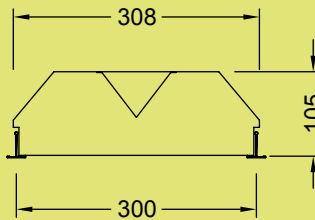

Nashira High Performance Recessed T/Bar

For recessed T/Bar ceilings. x designates diffuser type. Y5, Y7, K12, K15, K19, K19T silver tint or opal lay-in diffuser.†