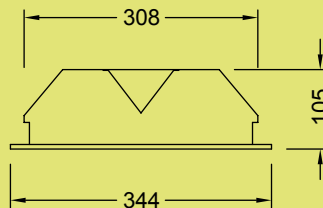

Suitable for air delivery or air return for recessed T/Bar ceilings. x designates diffuser type. Y5, Y7, K12, K15, K19, K19T silver tint or opal lay-in diffuser.† **Air slots measurements: 264 x 15 per slot.** (1200mm - 4 per side, 600mm - 2 per side)

NAP218x	2/18w	664mm
	Cut out size 630 x 313	
NAP236x	2/36w	1274mm
	Cut out size 1230 x 313	

RECESSED PLASTER T5

Nashira High Performance Recessed Plaster

For recessed plaster ceilings. x designates diffuser type. Y5, Y7, K12, K15, K19, K19T silver tint or opal lay-in diffuser.†

NAP214T5x	2/14w	664mm
NAP224T5x	2/24w	664mm
	Cut out size 620 x 313	
NAP228T5x	2/28w	1274mm
NAP254T5x	2/54w	1274mm
	Cut out size 1230 x 313	