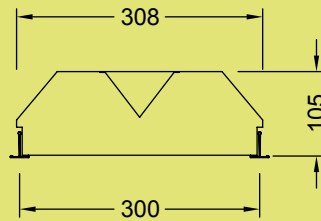

COMMERCIAL DIFFUSED & OPEN

NASHIRA SERIES

The Nashira ultra high performance series of luminaires is designed for recessed mounting in exposed 2 way T/Bar ceilings (including air handling models) & also for recessed mounting in plaster ceilings.

RECESSED T/BAR T8

Nashira High Performance Recessed T/Bar

For recessed T/Bar ceilings. x designates diffuser type. Y5, Y7, K12, K15, K19, K19T silver tint or opal lay-in diffuser.†

NAT218x	2/18w	600mm (nom)
NAT236x	2/36w	1200mm (nom)