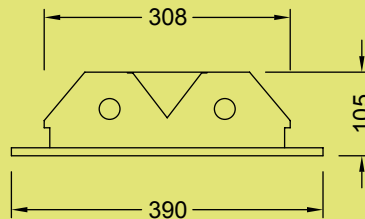

COMMERCIAL DIFFUSED & OPEN

RECESSED AIR HANDLING T/BAR T5

Nashira High Performance Air Handling Recessed T/Bar

Suitable for air delivery or air return for recessed T/Bar ceilings. x designates diffuser type. Y5, Y7, K12, K15, K19, K19T silver tint or opal lay-in diffuser.† **Air slots measurements: 264 x 15 per slot.** (1200mm - 4 per side, 600mm - 2 per side)

NATM214T5Ax	2/14w	600mm (nom)
NATM224T5Ax	2/24w	600mm (nom)
NATM228T5Ax	2/28w	1200mm (nom)
NATM254T5Ax	2/54w	1200mm (nom)