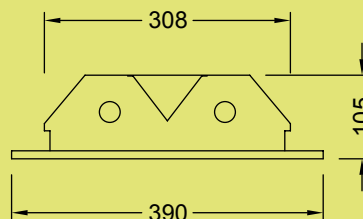

Air slots measurements: 264 x 15 per slot. (36W - 4 per side, 18w - 2 per side)

NATM218Ax	2/18w	600mm (nom)
NATM236Ax	2/36w	1200mm (nom)

COMMERCIAL DIFFUSED & OPEN

RECESSED AIR HANDLING T/BAR T5

Nashira High Performance Air Handling Recessed T/Bar

NAP214T5x	2/14w	664mm
NAP224T5x	2/24w	664mm
	Cut out size 620 x 313	
NAP228T5x	2/28w	1274mm
NAP254T5x	2/54w	1274mm
	Cut out size 1230 x 313	