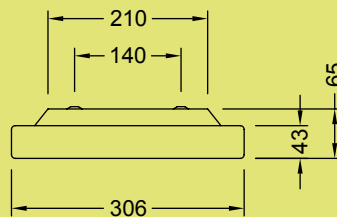

Luminaire with wraparound K19 diffuser.

- TR118K19** 1/18w 648mm
- TR318K19** 3/18w 648mm
Mountings 372 x 140
- TR136K19** 1/36w 1258mm
- TR336K19** 3/36w 1258mm
Mountings 982 x 140

SURFACE MOUNT T5

Triton Low Profile Surface Mounted

Luminaire with wraparound K19 diffuser.

- TR214T5K19** 2/14w 648mm
- TR224T5K19** 2/24w 648mm
Mountings 372 x 140
- TR228T5K19** 2/28w 1258mm
- TR254T5K19** 2/54w 1258mm
Mountings 982 x 140

Triton Low Profile Surface Mounted