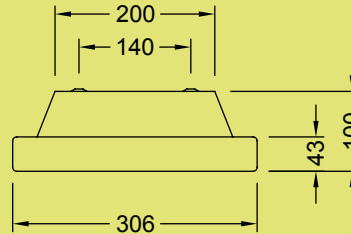

SURFACE MOUNTED T8

Triton Low Profile Surface Mounted

Luminaire with wraparound K19 diffuser.

- TR218K19** 2/18w 648mm
Mountings 372 x 140
- TR236K19** 2/36w 1258mm
Mountings 982 x 140

Triton Low Profile Surface Mounted

Luminaire with wraparound K19 diffuser.

- TR118K19** 1/18w 648mm
- TR318K19** 3/18w 648mm
Mountings 372 x 140
- TR136K19** 1/36w 1258mm
- TR336K19** 3/36w 1258mm
Mountings 982 x 140

SURFACE MOUNT T5

Triton Low Profile Surface Mounted

Luminaire with wraparound K19 diffuser.

- TR214T5K19** 2/14w 648mm
- TR224T5K19** 2/24w 648mm
Mountings 372 x 140
- TR228T5K19** 2/28w 1258mm
- TR254T5K19** 2/54w 1258mm
Mountings 982 x 140

Triton Low Profile Surface Mounted

Luminaire with wraparound K19 diffuser.

- TR114T5K19** 1/14w 648mm
- TR124T5K19** 1/24w 648mm
- TR314T5K19** 3/14w 648mm
- TR324T5K19** 3/24w 648mm
Mountings 372 x 140
- TR128T5K19** 1/28w 1258mm
- TR154T5K19** 1/54w 1258mm
- TR328T5K19** 3/28w 1258mm
- TR354T5K19** 3/54w 1258mm
Mountings 982 x 140