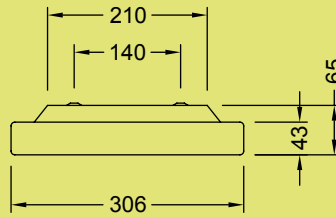

SURFACE MOUNTED T8

Triton Low Profile Surface Mounted

Luminaire with wraparound K19 diffuser.

- TR218K19** 2/18w 648mm
Mountings 372 x 140
- TR236K19** 2/36w 1258mm
Mountings 982 x 140

Triton Low Profile Surface Mounted

Luminaire with wraparound K19 diffuser.

- TR118K19** 1/18w 648mm
- TR318K19** 3/18w 648mm
Mountings 372 x 140
- TR136K19** 1/36w 1258mm
- TR336K19** 3/36w 1258mm
Mountings 982 x 140

SURFACE MOUNT T5

Triton Low Profile Surface Mounted

Luminaire with wraparound K19 diffuser.

- TR214T5K19** 2/14w 648mm
- TR224T5K19** 2/24w 648mm
Mountings 372 x 140
- TR228T5K19** 2/28w 1258mm
- TR254T5K19** 2/54w 1258mm
Mountings 982 x 140

Triton Low Profile Surface Mounted

Luminaire with wraparound K19 diffuser.

- TR114T5K19** 1/14w 648mm
- TR124T5K19** 1/24w 648mm
- TR314T5K19** 3/14w 648mm
- TR324T5K19** 3/24w 648mm
Mountings 372 x 140
- TR128T5K19** 1/28w 1258mm
- TR154T5K19** 1/54w 1258mm
- TR328T5K19** 3/28w 1258mm
- TR354T5K19** 3/54w 1258mm
Mountings 982 x 140