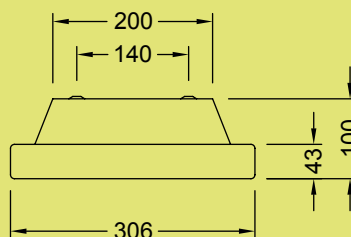

Triton Low Profile Surface Mounted

Luminaire with wraparound K19 diffuser.

- **TR114T5K19** 1/14w 648mm
- **TR124T5K19** 1/24w 648mm
- **TR314T5K19** 3/14w 648mm
- **TR324T5K19** 3/24w 648mm
  Mountings 372 x 140
- **TR128T5K19** 1/28w 1258mm
- **TR154T5K19** 1/54w 1258mm
- **TR328T5K19** 3/28w 1258mm
- **TR354T5K19** 3/54w 1258mm
  Mountings 982 x 140