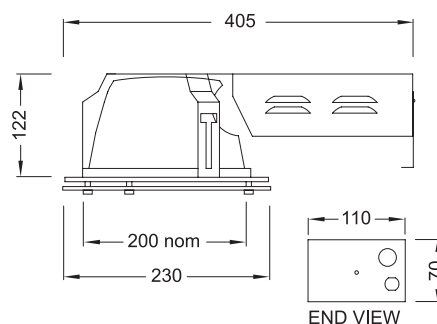

200mm (8") Open Downlight

x designates reflector type (s) specular or (m) matt.

SHL118PLx	1/18w	TC-D
SHL126PLx	1/26w	TC-D
SHL218PLx	2/18w	TC-D
SHL226PLx	2/26w	TC-D
Cut out size \varnothing 210mm		

Recessed Mounted

150mm (6") Frosted Drop Glass Downlight

SHS113PLDG	1/13w	TC-D
SHS118PLDG	1/18w	TC-D
SHS213PLDG	2/13w	TC-D
SHS218PLDG	2/18w	TC-D

Cut out size \varnothing 175mm

200mm (8") Frosted Drop Glass Downlight

SHL118PLDG	1/18w	TC-D
SHL126PLDG	1/26w	TC-D
SHL218PLDG	2/18w	TC-D
SHL226PLDG	2/26w	TC-D

Cut out size \varnothing 210mm

150mm (6") Frosted Recessed Glass Downlight (IP44 Trim Only)

Matt reflector

SHS113PLRGM	1/13w	TC-D
SHS118PLRGM	1/18w	TC-D
SHS213PLRGM	2/13w	TC-D
SHS218PLRGM	2/18w	TC-D

Cut out size \varnothing 175mm

150mm (6") Cross Blade Downlight

Specular reflector

SHS113PLCBS	1/13w	TC-D
SHS118PLCBS	1/18w	TC-D
SHS213PLCBS	2/13w	TC-D
SHS218PLCBS	2/18w	TC-D

Cut out size \varnothing 175mm

200mm (8") Cross Blade Downlight