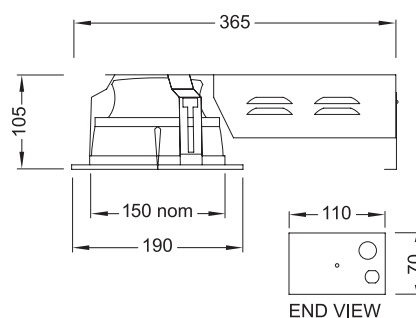

150mm (6") Frosted Drop Glass Downlight

SHS113PLDG	1/13w	TC-D
SHS118PLDG	1/18w	TC-D
SHS213PLDG	2/13w	TC-D
SHS218PLDG	2/18w	TC-D

Cut out size \varnothing 175mm

200mm (8") Frosted Drop Glass Downlight

SHL118PLDG	1/18w	TC-D
SHL126PLDG	1/26w	TC-D
SHL218PLDG	2/18w	TC-D
SHL226PLDG	2/26w	TC-D

Cut out size \varnothing 210mm

150mm (6") Frosted Recessed Glass Downlight (IP44 Trim Only)

Matt reflector

SHS113PLRGM	1/13w	TC-D
SHS118PLRGM	1/18w	TC-D
SHS213PLRGM	2/13w	TC-D
SHS218PLRGM	2/18w	TC-D

Cut out size \varnothing 175mm

200mm (8") Frosted Recessed Glass Downlight (IP44 Trim Only)

Matt reflector

SHL118PLRGM	1/18w	TC-D
SHL126PLRGM	1/26w	TC-D
SHL218PLRGM	2/18w	TC-D
SHL226PLRGM	2/26w	TC-D

Cut out size \varnothing 210mm

Recessed Mounted

150mm (6") Cross Blade Downlight

Specular reflector

SHS113PLCBS	1/13w	TC-D
SHS118PLCBS	1/18w	TC-D
SHS213PLCBS	2/13w	TC-D
SHS218PLCBS	2/18w	TC-D

Cut out size \varnothing 175mm

200mm (8") Cross Blade Downlight