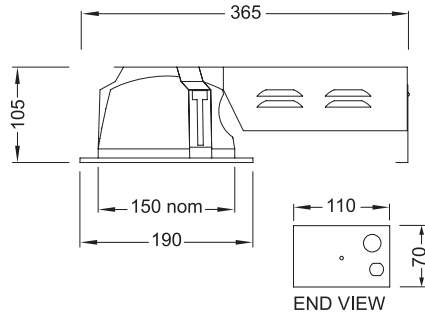

Cut out size \varnothing 210mm

150mm (6") Frosted Recessed Glass Downlight (IP44 Trim Only)

Matt reflector

SHS113PLRGM	1/13w	TC-D
SHS118PLRGM	1/18w	TC-D
SHS213PLRGM	2/13w	TC-D
SHS218PLRGM	2/18w	TC-D

Cut out size \varnothing 175mm

200mm (8") Frosted Recessed Glass Downlight (IP44 Trim Only)

Matt reflector

SHL118PLRGM	1/18w	TC-D
SHL126PLRGM	1/26w	TC-D
SHL218PLRGM	2/18w	TC-D
SHL226PLRGM	2/26w	TC-D

Cut out size \varnothing 210mm

Recessed Mounted

150mm (6") Cross Blade Downlight

Specular reflector

SHS113PLCBS	1/13w	TC-D
SHS118PLCBS	1/18w	TC-D
SHS213PLCBS	2/13w	TC-D
SHS218PLCBS	2/18w	TC-D

Cut out size \varnothing 175mm

200mm (8") Cross Blade Downlight

Specular reflector

SHL118PLCBS	1/18w	TC-D
SHL126PLCBS	1/26w	TC-D
SHL218PLCBS	2/18w	TC-D
SHL226PLCBS	2/26w	TC-D

Cut out size \varnothing 210mm