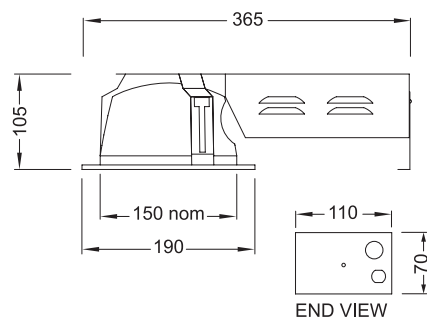

SHERATAN COMPACT FLUORESCENT DOWNLIGHT

The Sheratan is a compact fluorescent recessed mounted range of downlight that are available in both 150mm & 200mm models. There are four (4) reflector styles. Open Bottom, Drop Glass, Recessed Glass, and Cross Blade. The Recessed Glass model is IP44 rated which makes it suitable for bathrooms. The reflectors are available in either matt or specular finish. The downlights are designed for lamps to be mounted in the horizontal position. The lamps are TC-D type when used with conventional control gear & TC-DE when used with electronic control gear. The downlights may be supplied for hard wiring or fitted with a flex & plug. Both 150mm & 200mm diameter models have three (3) ceiling fixing brackets to ensure no movement of the downlight after installation. The fixing clips are stainless steel.

Recessed Mounted

150mm (6") Open Downlight

x designates reflector type (s) specular or (m) matt.

SHS113PLx	1/13w	TC-D
SHS118PLx	1/18w	TC-D
SHS213PLx	2/13w	TC-D
SHS218PLx	2/18w	TC-D
Cut out size \varnothing 175mm		

200mm (8") Open Downlight

x designates reflector type (s) specular or (m) matt.

SHL118PLx	1/18w	TC-D
SHL126PLx	1/26w	TC-D
SHL218PLx	2/18w	TC-D
SHL226PLx	2/26w	TC-D
Cut out size \varnothing 210mm		

Recessed Mounted

Cut out size \varnothing 210mm

150mm (6") Frosted Recessed Glass Downlight (IP44 Trim Only)

Matt reflector

SHS113PLRGM	1/13w	TC-D
SHS118PLRGM	1/18w	TC-D
SHS213PLRGM	2/13w	TC-D
SHS218PLRGM	2/18w	TC-D

Cut out size \varnothing 175mm