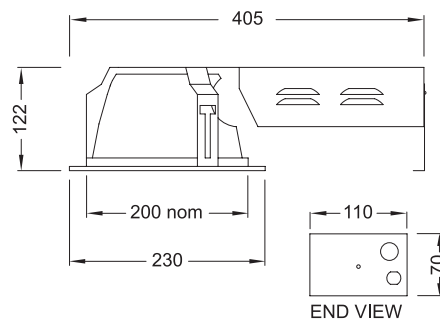

SHERATAN COMPACT FLUORESCENT DOWNLIGHT

The Sheratan is a compact fluorescent recessed mounted range of downlight that are available in both 150mm & 200mm models. There are four (4) reflector styles. Open Bottom, Drop Glass, Recessed Glass, and Cross Blade. The Recessed Glass model is IP44 rated which makes it suitable for bathrooms. The reflectors are available in either matt or specular finish. The downlights are designed for lamps to be mounted in the horizontal position. The lamps are TC-D type when used with conventional control gear & TC-DE when used with electronic control gear. The downlights may be supplied for hard wiring or fitted with a flex & plug. Both 150mm & 200mm diameter models have three (3) ceiling fixing brackets to ensure no movement of the downlight after installation. The fixing clips are stainless steel.

Recessed Mounted

150mm (6") Open Downlight

x designates reflector type (s) specular or (m) matt.

SHS113PLx	1/13w	TC-D
SHS118PLx	1/18w	TC-D
SHS213PLx	2/13w	TC-D
SHS218PLx	2/18w	TC-D
Cut out size \varnothing 175mm		

200mm (8") Open Downlight

x designates reflector type (s) specular or (m) matt.

SHL118PLx	1/18w	TC-D
SHL126PLx	1/26w	TC-D
SHL218PLx	2/18w	TC-D
SHL226PLx	2/26w	TC-D
Cut out size \varnothing 210mm		

Recessed Mounted

Cut out size \varnothing 210mm

150mm (6") Frosted Recessed Glass Downlight (IP44 Trim Only)

Matt reflector

SHS113PLRGM	1/13w	TC-D
SHS118PLRGM	1/18w	TC-D
SHS213PLRGM	2/13w	TC-D
SHS218PLRGM	2/18w	TC-D

Cut out size \varnothing 175mm