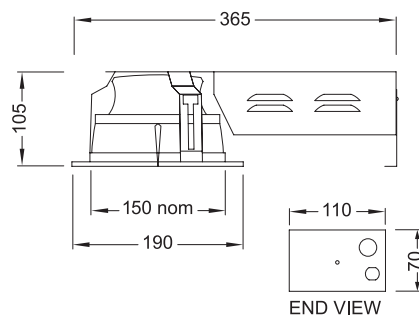

200mm (8") Open Downlight

x designates reflector type (s) specular or (m) matt.

SHL118PLx	1/18w	TC-D
SHL126PLx	1/26w	TC-D
SHL218PLx	2/18w	TC-D
SHL226PLx	2/26w	TC-D
Cut out size \varnothing 210mm		

Recessed Mounted

150mm (6") Frosted Drop Glass Downlight

SHS113PLDG	1/13w	TC-D
SHS118PLDG	1/18w	TC-D
SHS213PLDG	2/13w	TC-D
SHS218PLDG	2/18w	TC-D

Cut out size \varnothing 175mm

200mm (8") Frosted Drop Glass Downlight

SHL118PLDG	1/18w	TC-D
SHL126PLDG	1/26w	TC-D
SHL218PLDG	2/18w	TC-D
SHL226PLDG	2/26w	TC-D

Cut out size \varnothing 210mm

150mm (6") Frosted Recessed Glass Downlight (IP44 Trim Only)

Matt reflector

SHS113PLRGM	1/13w	TC-D
SHS118PLRGM	1/18w	TC-D
SHS213PLRGM	2/13w	TC-D
SHS218PLRGM	2/18w	TC-D

Cut out size \varnothing 175mm

150mm (6") Cross Blade Downlight

Specular reflector

SHS113PLCBS	1/13w	TC-D
SHS118PLCBS	1/18w	TC-D
SHS213PLCBS	2/13w	TC-D
SHS218PLCBS	2/18w	TC-D

Cut out size \varnothing 175mm

200mm (8") Cross Blade Downlight