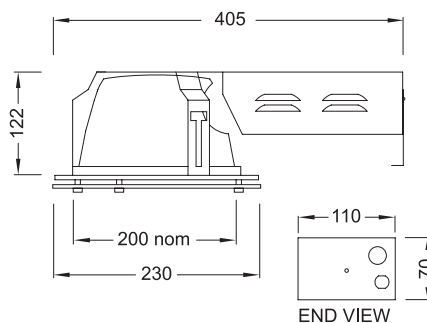

150mm (6") Frosted Drop Glass Downlight

SHS113PLDG	1/13w	TC-D
SHS118PLDG	1/18w	TC-D
SHS213PLDG	2/13w	TC-D
SHS218PLDG	2/18w	TC-D

Cut out size \varnothing 175mm

200mm (8") Frosted Drop Glass Downlight

SHL118PLDG	1/18w	TC-D
SHL126PLDG	1/26w	TC-D
SHL218PLDG	2/18w	TC-D
SHL226PLDG	2/26w	TC-D

Cut out size \varnothing 210mm

150mm (6") Frosted Recessed Glass Downlight (IP44 Trim Only)

Matt reflector

SHS113PLRGM	1/13w	TC-D
SHS118PLRGM	1/18w	TC-D
SHS213PLRGM	2/13w	TC-D
SHS218PLRGM	2/18w	TC-D

Cut out size \varnothing 175mm

200mm (8") Frosted Recessed Glass Downlight (IP44 Trim Only)

Matt reflector

SHL118PLRGM	1/18w	TC-D
SHL126PLRGM	1/26w	TC-D
SHL218PLRGM	2/18w	TC-D
SHL226PLRGM	2/26w	TC-D

Cut out size \varnothing 210mm

Recessed Mounted

150mm (6") Cross Blade Downlight

Specular reflector

SHS113PLCBS	1/13w	TC-D
SHS118PLCBS	1/18w	TC-D
SHS213PLCBS	2/13w	TC-D
SHS218PLCBS	2/18w	TC-D

Cut out size \varnothing 175mm

200mm (8") Cross Blade Downlight