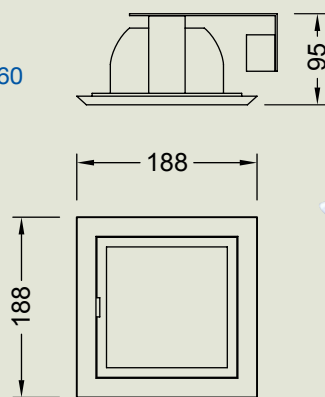

## ARIEL COMPACT FLUORESCENT DOWNLIGHTS

The Ariel square compact fluorescent downlights are available in nominal 150mm & 200mm modules. Reflectors are in a specular finish & they are enclosed with a regressed tempered glass cover. They are designed for compact fluorescent lamps mounted in a horizontal position. Gear is supplied in a remote box. Lamps are TC-D type when used with conventional control gear & TC-D type when used with electronic control gear. They may be supplied for hard wiring or fitted with flex & plug.

#### Ariel 150mm (6") Square Downlight

- AES213PL 2/13 TC-D
- AES218PL 2/18 TC-D
- Cut out size 160 x 160

#### Ariel 200mm (8") Square Downlight

- AEL218PL 2/18 TC-D
- AEL226PL 2/26 TC-D
- Cut out size 205 x 205