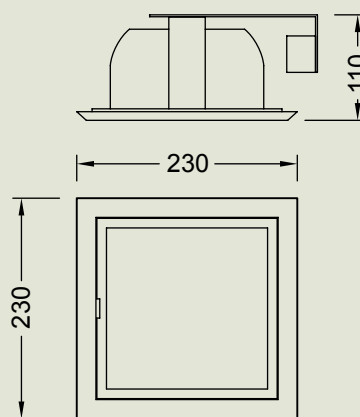

### RECESSED MOUNTED

#### Ariel 150mm (6") Square Downlight

- AES213PL 2/13 TC-D
- AES218PL 2/18 TC-D
- Cut out size 160 x 160

#### Ariel 200mm (8") Square Downlight

- AEL218PL 2/18 TC-D
- AEL226PL 2/26 TC-D
- Cut out size 205 x 205