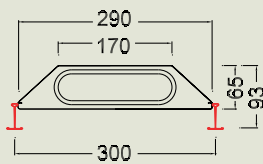

EMERGENCY

ARMSTRONG RECESSED T/BAR

The Armstrong recessed T/Bar emergency luminaire is fitted with a lay-in K12 lens and is supplied standard with 25mm cable entry for hard wiring or 1.5 metre flex and plug. Please check with your local sales office for the standard supplied in your area.

RECESSED T/BAR T8

Armstrong Budget Recessed T/Bar

For recessed T/Bar ceilings with K12 diffuser. Fitted with 1.5M flex & 4 pin clipsal 439/4 plugtop to suit clipsal 413/4P socket. (Australia & New Zealand only).

ARM236K12EM 2/36w 1200mm Maintained

ARM236K12ES 2/36w 1200mm Sustained

C0: A80, B80, **C80**, D20, E50

C90: A80, B80, **C63**, D16, E40

C180: A80, B80, **C32**, D10, E25

RECESSED T/BAR T5

Armstrong Budget Recessed T/Bar