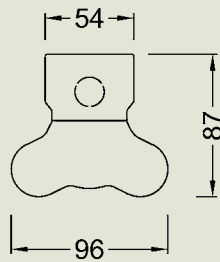

SLIMLINE BATTEN T8

Bare Batten

Single tube

LP118ENM 1/18w 615mm Non-maintained

C0: A25, B25, C25, **D25**, E25

C90: A25, B25, **C25**, D8, E16

LP136ENM 1/36w 1225mm Non-maintained

LP136EM 1/36w 1225mm Maintained

C0: A40, B40, C40, **D40**, E40

C90: A40, B40, **C40**, D12.5, E25

LP158ENM 1/58w 1525mm Non-maintained

LP158EM 1/58w 1525mm Maintained

C0: A63, B63, C63, **D63**, E63

C90: A63, B63, C63, **D20**, E40

Bare Batten

Twin tube

LP236EM 2/36w 1225mm Maintained

LP236ES 2/36w 1225mm Sustained

C0: A63, B63, C63, **D50**, E50

C90: A63, B63, C63, **D20**, E40

C180: A63, B63, C63, **D63**, E63

LP258EM 2/58w 1525mm Maintained

LP258ES 2/58w 1525mm Sustained