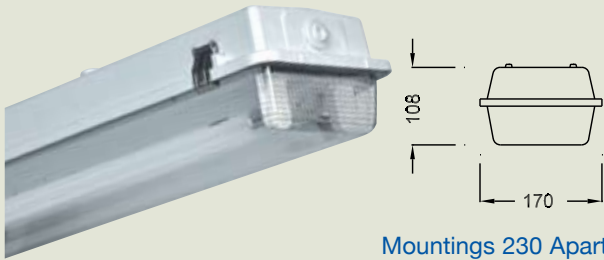

EMERGENCY

AWF SERIES

The AWF range is an IP65 protection weatherproof luminaire suitable for surface or pendant mounting. The body is constructed from corrosion resistant, glass reinforced, auto extinguishing polyester. The diffuser is impact resistant polycarbonate. The luminaire is supplied with stainless steel clips.

AWF T8

Weatherproof Diffused

Single tube

AWF118CPENM	1/18w	666mm	Non-maintained
AWF118CPEM	1/18w	666mm	Maintained
	C0:	A32, B32, C32, D25 , E32	
	C90:	A32, B32, C32, D12.5 , E25	

Weatherproof Diffused

Single tube

Weatherproof Diffused

Twin tube

AWF218CPEM	2/18w	666mm	Maintained
AWF218CPES	2/18w	666mm	Sustained
	C0:	A32, B32, C32, D25 , E32	
	C90:	A32, B32, C32 , D8, E20	
	C180:	A32, B32, C32, D32 , E32	

AWF236CPEM	2/36w	1275mm	Maintained
AWF236CPES	2/36w	1275mm	Sustained
	C0:	A63, B63, C63, D40 , E50	
	C90:	A63, B63, C63 , D16, E40	
	C180:	A63, B63, C63, D63 , E63	

C0: A40, B40, C40, **D32**, E40

C90: A50, B40, **C32**, D10, E25

C180: A50, B50, C50, **D50**, E40

14W Mountings 230 Apart, 28W Mountings 840 apart

EMERGENCY

SWP SERIES

The SWP range is an IP65 protection weatherproof luminaire suitable for surface or pendant mounting. The body & diffuser are constructed from UV stabilised polycarbonate. The clips are stainless steel.