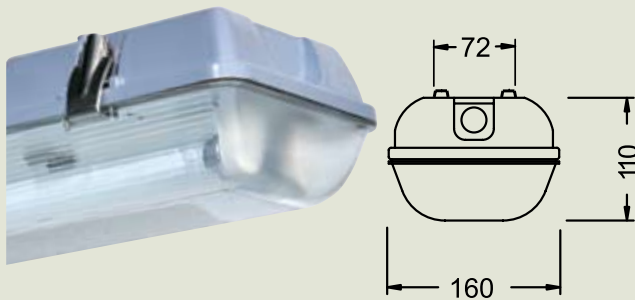

EMERGENCY

SWP SERIES

The SWP range is an IP65 protection weatherproof luminaire suitable for surface or pendant mounting. The body & diffuser are constructed from UV stabilised polycarbonate. The clips are stainless steel.

Weatherproof Diffused

Single tube

SWP118CPENM	1/18w	670mm	Non-maintained
SWP118CPEM	1/18w	670mm	Maintained

C0: A25, B25, C25, **D25**, E25
C90: A25, B25, C20, D6.3, **E20**

Mountings • Pendant 473 • Surface 473x25

Weatherproof Diffused

Single tube

SWP136CPENM	1/36w	1270mm	Non-maintained
SWP136CPEM	1/36w	1270mm	Maintained

C0: A63, B63, C63, **D63**, E50
C90: A63, B63, **C50**, D12.5, E40

SWP158CPENM	1/58w	1570mm	Non-maintained
SWP158CPEM	1/58w	1570mm	Maintained

C0: A63, B63, C63, **D63**, E63
C90: A63, B63, C50, **D16**, E40