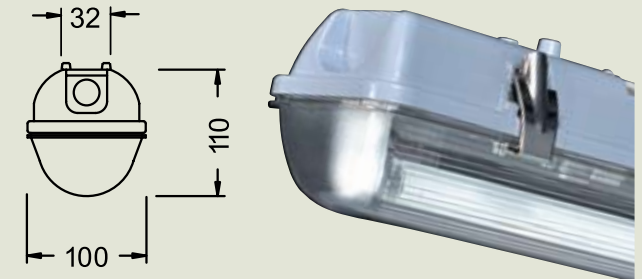

36W Mountings • Pendant 902 • Surface 902x25
58W Mountings • Pendant 965 • Surface 965x25

Weatherproof Diffused

Twin tube

SWP218CPEM	2/18w	670mm	Maintained
SWP218CPES	2/18w	670mm	Sustained

C0: A40, B40, C40, **D25**, E25
C90: A40, B40, **C32**, D8, E25
C180: A40, B40, C40, **D40**, E40

SWP236CPEM	2/36w	1270mm	Maintained
SWP236CPES	2/36w	1270mm	Sustained

C0: A50, B50, C50, **D40**, E40
C90: A50, B50, **C50**, D12.5, E25
C180: A63, B63, C63, **D50**, E50

SWP258CPEM	2/58w	1570mm	Maintained
SWP258CPES	2/58w	1570mm	Sustained

C0: A80, B80, C80, **D50**, E63
C90: A80, B80, **C80**, D20, E50
C180: A80, B80, C80, **D80**, E80