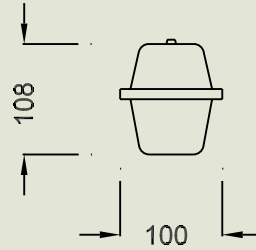

EMERGENCY

AWF T5

Weatherproof Diffused

Single tube

AWF128T5CPENM	1/28w	1275mm	Non-maintained
AWF128T5CPEM	1/28w	1275mm	Maintained

C0: A63, B63, C50, **D32**, E32

C90: A63, B63, C63, **D20**, E50

Mountings 840 Apart

Weatherproof Diffused

Twin tube

AWF214T5CPEM	2/14w	666mm	Maintained
AWF214T5CPES	2/14w	666mm	Sustained

C0: A25, B25, C25, **D16**, E20

C90: A25, B25, **C20**, D5, E16

C180: A20, B20, C20, **D20**, E20

AWF228T5CPEM	2/28w	1275mm	Maintained
AWF228T5CPES	2/28w	1275mm	Sustained