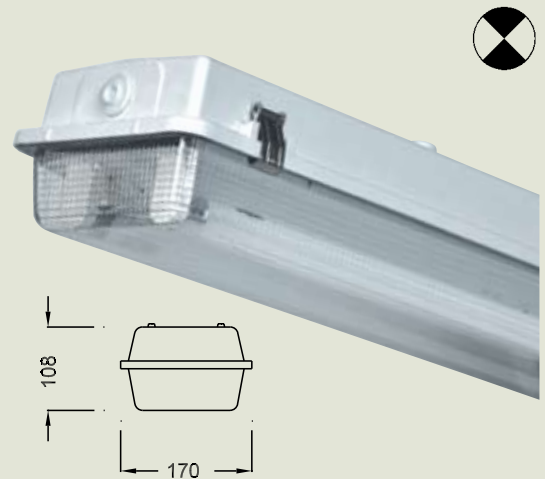

18W Mountings 230 Apart, 36W & 58W Mountings 840 apart