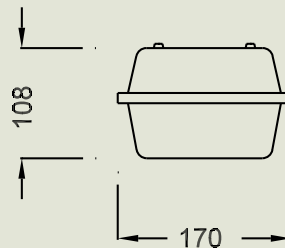

EMERGENCY

AWF T5

Weatherproof Diffused

Single tube

AWF128T5CPENM	1/28w	1275mm	Non-maintained
AWF128T5CPEM	1/28w	1275mm	Maintained

C0: A63, B63, C50, **D32**, E32

C90: A63, B63, C63, **D20**, E50

Mountings 840 Apart

Weatherproof Diffused

Twin tube

AWF214T5CPEM	2/14w	666mm	Maintained
AWF214T5CPES	2/14w	666mm	Sustained

C0: A25, B25, C25, **D16**, E20

C90: A25, B25, **C20**, D5, E16

C180: A20, B20, C20, **D20**, E20

AWF228T5CPEM	2/28w	1275mm	Maintained
AWF228T5CPES	2/28w	1275mm	Sustained

C0: A40, B40, C40, **D32**, E40

C90: A50, B40, **C32**, D10, E25

C180: A50, B50, C50, **D50**, E40

14W Mountings 230 Apart, 28W Mountings 840 apart