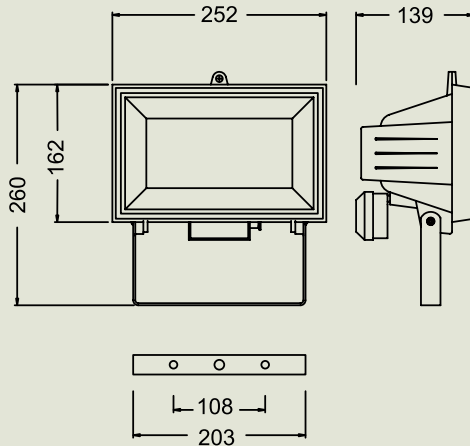

Asellus Compact Fluorescent Floodlight

Rated IP44 for small to medium area lighting for use mainly in domestic situations.

- AS118PL 1/18w TC-D
- AS218PL 2/18w TC-D
- AS126PL 1/26w TC-D
- Centre Fixing Hole
11.5mm DIA
- Outer Fixing Holes
9mm DIA

Hydor Compact Fluorescent Floodlight

Black powder coated die cast aluminium with frameless hinged tempered glass & hammertone reflector. IP65.

- HY118PL 1/18w TC-D
- HY218PL 2/18w TC-D
- HY126PL 1/26w TC-D
- HY226PL 2/26w TC-D
- Centre Fixing Hole
13.5mm DIA
- Outer Fixing Holes
9.5mm DIA