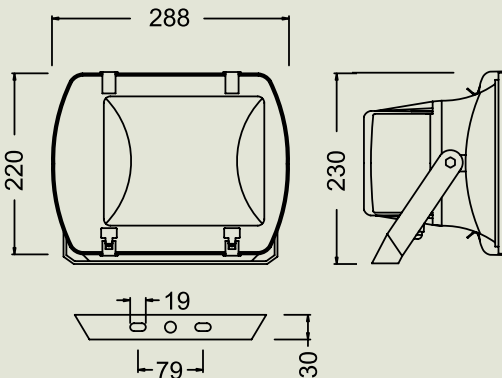

- HY118PL 1/18w TC-D
- HY218PL 2/18w TC-D
- HY126PL 1/26w TC-D
- HY226PL 2/26w TC-D
- Centre Fixing Hole
  13.5mm DIA
- Outer Fixing Holes
  9.5mm DIA

Lamp holder G24d. Lamps compact fluorescent (TC-D).