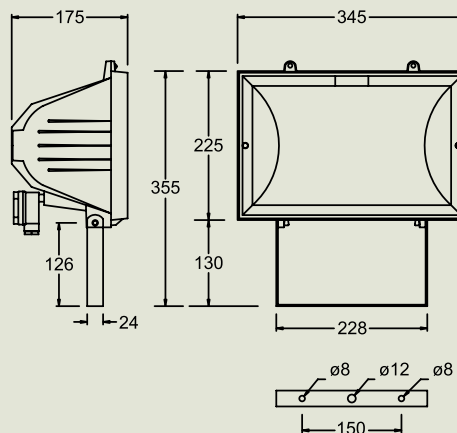

Small & Medium Area Domestic Floodlight

Rated IP44 with hammertone aluminium reflector and sealed tempered glass.

D1000BL 1000w Black

D1500BL 1500w Black

Lamp holder RX7s.
Lamps linear double ended tubular.