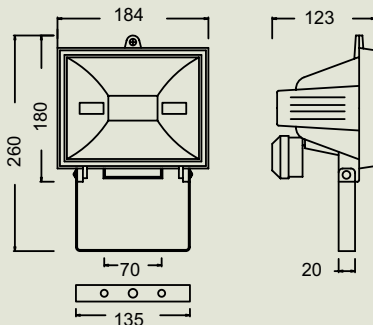

FLOODLIGHTS

TUNGSTEN HALOGEN FLOODLIGHT RANGE

Body is cast aluminium in black, beige, green or white (1000 & 1500w models available in black only). The fixture has a hinged & rubber gasket sealed tempered glass. Lamp holders are Rx7s. Lamps are linear tungsten halogen. Available in 150 and 500 watt round or rectangular and 1000 & 1500w rectangular.

Tungsten Halogen Domestic Floodlight

Rated IP44 for small to medium area lighting for use mainly in domestic situations.

D150BL 150w Black

D500BL 500w Black

Lamp holder RX7s.
Lamps linear double ended tubular.

Small & Medium Area Domestic Floodlight

Rated IP44 with hammertone aluminium reflector and sealed tempered glass.

D1000BL 1000w Black

D1500BL 1500w Black

Lamp holder RX7s.
Lamps linear double ended tubular.