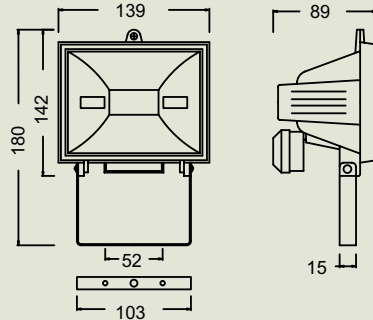

FLOODLIGHTS

TUNGSTEN HALOGEN FLOODLIGHT RANGE

Body is cast aluminium in black, beige, green or white (1000 & 1500w models available in black only). The fixture has a hinged & rubber gasket sealed tempered glass. Lamp holders are Rx7s. Lamps are linear tungsten halogen. Available in 150 and 500 watt round or rectangular and 1000 & 1500w rectangular.

Tungsten Halogen Domestic Floodlight

Rated IP44 for small to medium area lighting for use mainly in domestic situations.

D150BL 150w Black

D500BL 500w Black

Lamp holder RX7s.
Lamps linear double ended tubular.

Small & Medium Area Domestic Floodlight

Rated IP44 with hammertone aluminium reflector and sealed tempered glass.

D1000BL 1000w Black

D1500BL 1500w Black

Lamp holder RX7s.
Lamps linear double ended tubular.