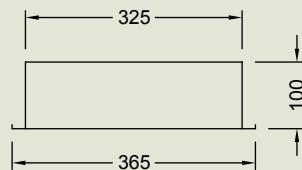

RECESSED PLASTER T8

Callisto Recessed Plaster

x designates reflector type (s) specular or (d) semi-specular louvre.