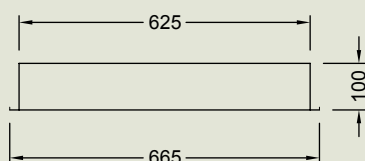

Callisto Recessed Plaster

x designates reflector type (s) specular or (d) semi-specular louvre.

CAPW218x	2/18w	2x7 Cell	670mm
CAPW318x	3/18w	3x7 Cell	670mm
CAPW418x	4/18w	4x7 Cell	670mm
			Cut out size 625 x 638
CAPW236x	2/36w	2x15 Cell	1270mm
CAPW336x	3/36w	3x15 Cell	1270mm
CAPW436x	4/36w	4x15 Cell	1270mm
			Cut out size 1235 x 638