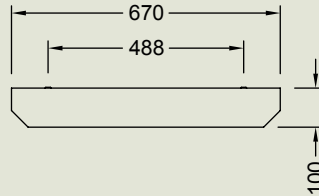

Callisto Recessed Plaster

x designates reflector type (s) specular or (d) semi-specular louvre.

CAPW218x	2/18w	2x7 Cell	670mm
CAPW318x	3/18w	3x7 Cell	670mm
CAPW418x	4/18w	4x7 Cell	670mm
			Cut out size 625 x 638
CAPW236x	2/36w	2x15 Cell	1270mm
CAPW336x	3/36w	3x15 Cell	1270mm
CAPW436x	4/36w	4x15 Cell	1270mm
			Cut out size 1235 x 638

CAS236x 2/36w 2x15 Cell 1268mm
Mountings 1030 x 188

Callisto Surface Mounted

Featuring moulded plastic corner block. x designates reflector type (s) specular or (d) semi-specular louvre.

CASW218x 2/18w 2x7 Cell 668mm
CASW318x 3/18w 3x7 Cell 668mm
CASW418x 4/18w 4x7 Cell 668mm

Mountings 430 x 488

CASW236x 2/36w 2x15 Cell 1268mm
CASW336x 3/36w 3x15 Cell 1268mm
CASW436x 4/36w 4x15 Cell 1268mm

Mountings 1030 x 488