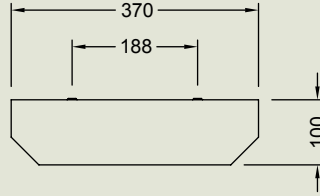

Callisto Recessed Plaster

x designates reflector type (s) specular or (d) semi-specular louvre.

CAPW218x	2/18w	2x7 Cell	670mm
CAPW318x	3/18w	3x7 Cell	670mm
CAPW418x	4/18w	4x7 Cell	670mm
			Cut out size 625 x 638
CAPW236x	2/36w	2x15 Cell	1270mm
CAPW336x	3/36w	3x15 Cell	1270mm
CAPW436x	4/36w	4x15 Cell	1270mm
			Cut out size 1235 x 638

CAS236x 2/36w 2x15 Cell 1268mm
Mountings 1030 x 188

Callisto Surface Mounted

Featuring moulded plastic corner block. x designates reflector type (s) specular or (d) semi-specular louvre.

CASW218x 2/18w 2x7 Cell 668mm
CASW318x 3/18w 3x7 Cell 668mm
CASW418x 4/18w 4x7 Cell 668mm

Mountings 430 x 488

CASW236x 2/36w 2x15 Cell 1268mm
CASW336x 3/36w 3x15 Cell 1268mm
CASW436x 4/36w 4x15 Cell 1268mm

Mountings 1030 x 488