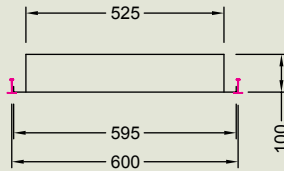

x designates reflector type (s) specular or (d) semi-specular louvre.

CATW218x	2/18w	2x7 Cell	600mm (nom)
CATW318x	3/18w	3x7 Cell	600mm (nom)
CATW418x	4/18w	4x7 Cell	600mm (nom)
CATW236x	2/36w	2x15 Cell	1200mm (nom)
CATW336x	3/36w	3x15 Cell	1200mm (nom)
CATW436x	4/36w	4x15 Cell	1200mm (nom)

CATM218Ax	2/18w	2x7 Cell	600mm (nom)
CATM236Ax	2/36w	2x15 Cell	1200mm (nom)

LOW BRIGHT LOUVRE

RECESSED T/BAR AIR HANDLING T8

Callisto Recessed T/Bar Air Handling

For air delivery or air return. x designates reflector type (s) specular or (d) semi-specular louvre.

Air slots measurements: 246 x 15 per slot. (36W - 4 per side, 18w - 2 per side)

CATW218Ax	2/18w	2x7 Cell	600mm (nom)
CATW318Ax	3/18w	3x7 Cell	600mm (nom)
CATW236Ax	2/36w	2x15 Cell	1200mm (nom)
CATW336Ax	3/36w	3x15 Cell	1200mm (nom)

CAS236x 2/36w 2x15 Cell 1268mm
Mountings 1030 x 188

Callisto Surface Mounted

Featuring moulded plastic corner block. x designates reflector type (s) specular or (d) semi-specular louvre.

CASW218x 2/18w 2x7 Cell 668mm
CASW318x 3/18w 3x7 Cell 668mm
CASW418x 4/18w 4x7 Cell 668mm