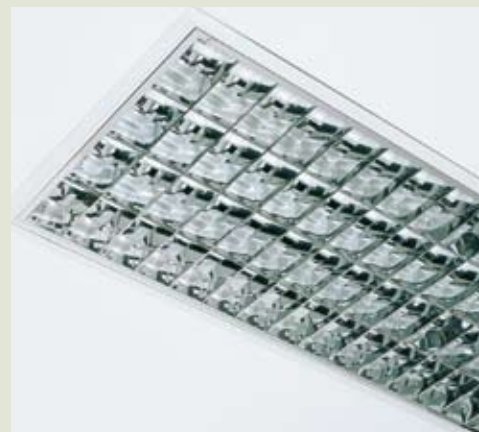

LOW BRIGHT LOUVRE

CALLISTO SERIES T8

The Callisto Low Bright series of luminaires are suitable for general office & VDU workstation areas. The range is available in models to suit recessed T/Bar ceilings, recessed plaster ceilings and also surface mounted models with a low profile body of only 100mm (with the exception of 2 tube 600mm wide models, which are 125mm). Louvre material is either specular or semi-specular. **The cross blade is V shaped with closed top.**

RECESSED T/BAR T8

Callisto Recessed T/Bar

x designates reflector type (s) specular or (d) semi-specular louvre.

CAT218x	2/18w	2x7 Cell	600mm (nom)
CAT236x	2/36w	2x15 Cell	1200mm (nom)

Callisto Recessed T/Bar

RECESSED PLASTER T8

Callisto Recessed Plaster

x designates reflector type (s) specular or (d) semi-specular louvre.

CAP218x	2/18w	2x7 Cell	670mm
			Cut out size 625 x 338
CAP236x	2/36w	2x15 Cell	1270mm
			Cut out size 1235 x 338

Callisto Recessed Plaster

x designates reflector type (s) specular or (d) semi-specular louvre.

CAPW218x	2/18w	2x7 Cell	670mm
CAPW318x	3/18w	3x7 Cell	670mm
CAPW418x	4/18w	4x7 Cell	670mm
			Cut out size 625 x 638
CAPW236x	2/36w	2x15 Cell	1270mm
CAPW336x	3/36w	3x15 Cell	1270mm
CAPW436x	4/36w	4x15 Cell	1270mm
			Cut out size 1235 x 638