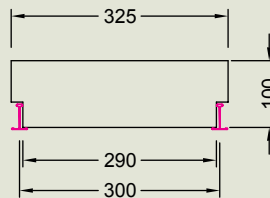

RECESSED T/BAR T8

Callisto Recessed T/Bar

x designates reflector type (s) specular or (d) semi-specular louvre.

CAT218x	2/18w	2x7 Cell	600mm (nom)
CAT236x	2/36w	2x15 Cell	1200mm (nom)

Callisto Recessed T/Bar

x designates reflector type (s) specular or (d) semi-specular louvre.

CATW218x	2/18w	2x7 Cell	600mm (nom)
CATW318x	3/18w	3x7 Cell	600mm (nom)
CATW418x	4/18w	4x7 Cell	600mm (nom)
CATW236x	2/36w	2x15 Cell	1200mm (nom)
CATW336x	3/36w	3x15 Cell	1200mm (nom)
CATW436x	4/36w	4x15 Cell	1200mm (nom)

CAS236x 2/36w 2x15 Cell 1268mm
Mountings 1030 x 188

Callisto Surface Mounted

Featuring moulded plastic corner block. x designates reflector type (s) specular or (d) semi-specular louvre.

CASW218x 2/18w 2x7 Cell 668mm
CASW318x 3/18w 3x7 Cell 668mm
CASW418x 4/18w 4x7 Cell 668mm

Mountings 430 x 488

CASW236x 2/36w 2x15 Cell 1268mm
CASW336x 3/36w 3x15 Cell 1268mm
CASW436x 4/36w 4x15 Cell 1268mm

Mountings 1030 x 488