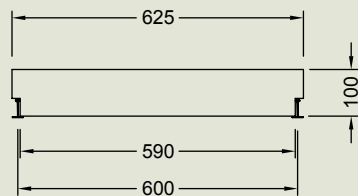

RECESSED T/BAR T8

Callisto Recessed T/Bar

x designates reflector type (s) specular or (d) semi-specular louvre.

CAT218x	2/18w	2x7 Cell	600mm (nom)
CAT236x	2/36w	2x15 Cell	1200mm (nom)

Callisto Recessed T/Bar

x designates reflector type (s) specular or (d) semi-specular louvre.

CATW218x	2/18w	2x7 Cell	600mm (nom)
CATW318x	3/18w	3x7 Cell	600mm (nom)
CATW418x	4/18w	4x7 Cell	600mm (nom)
CATW236x	2/36w	2x15 Cell	1200mm (nom)
CATW336x	3/36w	3x15 Cell	1200mm (nom)
CATW436x	4/36w	4x15 Cell	1200mm (nom)

CAS236x 2/36w 2x15 Cell 1268mm
Mountings 1030 x 188

Callisto Surface Mounted

Featuring moulded plastic corner block. x designates reflector type (s) specular or (d) semi-specular louvre.

CASW218x 2/18w 2x7 Cell 668mm
CASW318x 3/18w 3x7 Cell 668mm
CASW418x 4/18w 4x7 Cell 668mm

Mountings 430 x 488

CASW236x 2/36w 2x15 Cell 1268mm
CASW336x 3/36w 3x15 Cell 1268mm
CASW436x 4/36w 4x15 Cell 1268mm

Mountings 1030 x 488