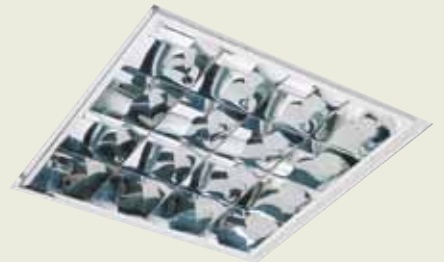

EUROPA SERIES COMPACT FLUORESCENT (CFL)

The Europa Low Bright series of luminaires are suitable for general office and VDU workstation areas. They are a semi-indirect style of luminaire. The lamps are mounted above and hidden by the louvre vanes. This ensures a high quality, low glare installation. The range is available in models to suit both recessed T/Bar ceilings and recessed plaster ceilings. The louvre material is

RECESSED T/BAR (CFL)

Europa Recessed T/Bar

x designates reflector type (s) specular or (g) semi-specular louvre

EUTW236PLx 2/36w TC-L 4x4 Cell 600mm (nom)

EUTW336PLx 3/36w TC-L 4x4 Cell 600mm (nom)

Europa Recessed T/Bar Air Handling

EUTW236PLAx 2/36w TC-L 4x4 Cell 600mm (nom)

EUTW336PLAx 3/36w TC-L 4x4 Cell 600mm (nom)

RECESSED PLASTER (CFL)

Europa Recessed Plaster

x designates reflector type (s) specular or (g) semi-specular louvre for category 2 & (d) semi-specular for category 3.