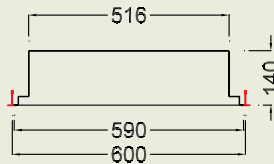

### RECESSED T/BAR (CFL)

#### Europa Recessed T/Bar

x designates reflector type (s) specular or (g) semi-specular louvre

**EUTW236PLx** 2/36w TC-L 4x4 Cell 600mm (nom)

**EUTW336PLx** 3/36w TC-L 4x4 Cell 600mm (nom)

**EUTW236PLAx** 2/36w TC-L 4x4 Cell 600mm (nom)

**EUTW336PLAx** 3/36w TC-L 4x4 Cell 600mm (nom)

Cut out size 580 x 580

**Compatible - see page 7 for options**

Also available for imperial size T/Bar. Please contact sales office for details.

Compact fluorescent TC-L type 2G11 Base