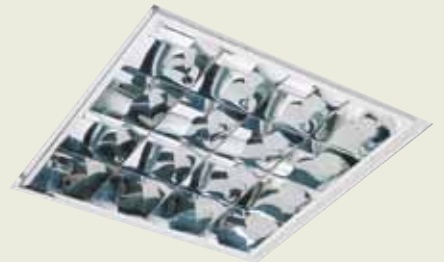

## EUROPA SERIES COMPACT FLUORESCENT (CFL)

The Europa Low Bright series of luminaires are suitable for general office and VDU workstation areas. They are a semi-indirect style of luminaire. The lamps are mounted above and hidden by the louvre vanes. This ensures a high quality, low glare installation. The range is available in models to suit both recessed T/Bar ceilings and recessed plaster ceilings. The louvre material is

### RECESSED T/BAR (CFL)

#### Europa Recessed T/Bar

x designates reflector type (s) specular or (g) semi-specular louvre

**EUTW236PLx** 2/36w TC-L 4x4 Cell 600mm (nom)

**EUTW336PLx** 3/36w TC-L 4x4 Cell 600mm (nom)