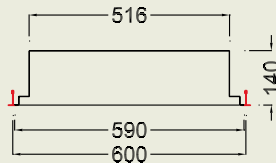

RECESSED T/BAR (CFL)

Europa Recessed T/Bar

x designates reflector type (s) specular or (g) semi-specular louvre

EUTW236PLx 2/36w TC-L 4x4 Cell 600mm (nom)

EUTW336PLx 3/36w TC-L 4x4 Cell 600mm (nom)

Europa Recessed T/Bar Air Handling

For air delivery or air return. x designates reflector type (s) specular or (g) semi-specular louvre for category 2 & (d) semi-specular for category 3. **Air slots measurements: 3 rebated air slots on each of the 4 sides.**

EUTW236PLAx 2/36w TC-L 4x4 Cell 600mm (nom)

EUTW336PLAx 3/36w TC-L 4x4 Cell 600mm (nom)

RECESSED PLASTER (CFL)

Europa Recessed Plaster

x designates reflector type (s) specular or (g) semi-specular louvre for category 2 & (d) semi-specular for category 3.

EUPW236PLx 2/36w TC-L 4x4 Cell 622mm

EUPW336PLx 3/36w TC-L 4x4 Cell 622mm

Cut out size 580 x 580