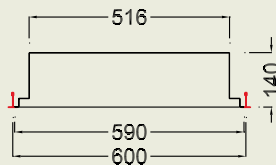

### RECESSED T/BAR (CFL)

#### Europa Recessed T/Bar

x designates reflector type (s) specular or (g) semi-specular louvre

**EUTW236PLx** 2/36w TC-L 4x4 Cell 600mm (nom)

**EUTW336PLx** 3/36w TC-L 4x4 Cell 600mm (nom)

**EUTW236PLAx** 2/36w TC-L 4x4 Cell 600mm (nom)

**EUTW336PLAx** 3/36w TC-L 4x4 Cell 600mm (nom)

Cut out size 580 x 580

**Compatible - see page 7 for options**

Also available for imperial size T/Bar. Please contact sales office for details.

Compact fluorescent TC-L type 2G11 Base