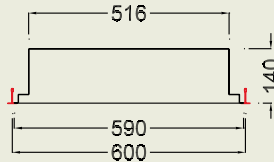

RECESSED T/BAR (CFL)

Europa Recessed T/Bar

x designates reflector type (s) specular or (g) semi-specular louvre

EUTW236PLx 2/36w TC-L 4x4 Cell 600mm (nom)

EUTW336PLx 3/36w TC-L 4x4 Cell 600mm (nom)

Europa Recessed T/Bar Air Handling

EUTW236PLAx 2/36w TC-L 4x4 Cell 600mm (nom)

EUTW336PLAx 3/36w TC-L 4x4 Cell 600mm (nom)

RECESSED PLASTER (CFL)

Europa Recessed Plaster

x designates reflector type (s) specular or (g) semi-specular louvre for category 2 & (d) semi-specular for category 3.

EUPW236PLx 2/36w TC-L 4x4 Cell 622mm

EUPW336PLx 3/36w TC-L 4x4 Cell 622mm

Cut out size 580 x 580