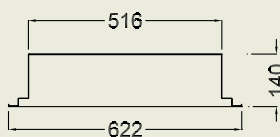

Compatible - see page 7 for options

Also available for imperial size T/Bar. Please contact sales office for details.

Compact fluorescent TC-L type 2G11 Base