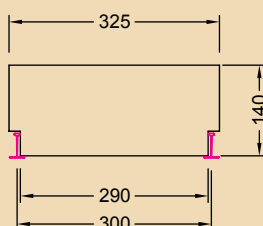

## RECESSED T/BAR T8

### Thebe Recessed T/Bar

x designates reflector type (s) specular or (d) semi-specular louvre.

<b>THT136x</b>	1/36w	1x10 Cell	1200mm (nom)
<b>THT236x</b>	2/36w	1x10 Cell	1200mm (nom)

<b>THTM136Ax</b>	1/36w	1x10 Cell	1200mm (nom)
<b>THTM236Ax</b>	2/36w	1x10 Cell	1200mm (nom)

### Thebe Recessed Plaster

x designates reflector type (s) specular or (d) semi-specular louvre.

<b>THP136x</b>	1/36w	1x10 Cell	1270mm
<b>THP236x</b>	2/36w	1x10 Cell	1270mm

Cut out size 1235 x 330