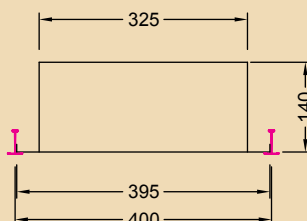

### Thebe Recessed T/Bar

x designates reflector type (s) specular or (d) semi-specular louvre.

<b>THT136x</b>	1/36w	1x10 Cell	1200mm (nom)
<b>THT236x</b>	2/36w	1x10 Cell	1200mm (nom)

<b>THTM136Ax</b>	1/36w	1x10 Cell	1200mm (nom)
<b>THTM236Ax</b>	2/36w	1x10 Cell	1200mm (nom)

### Thebe Recessed Plaster

x designates reflector type (s) specular or (d) semi-specular louvre.

<b>THP136x</b>	1/36w	1x10 Cell	1270mm
<b>THP236x</b>	2/36w	1x10 Cell	1270mm

Cut out size 1235 x 330