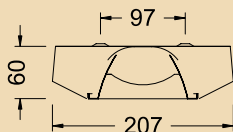

#### Proteus Surface Mounted

x designates reflector type (s) specular or (d) semi-specular louvre.

<b>PRS118x</b>	1/18w	1x7 Cell	620mm
<b>PRS218x</b>	2/18w	1x7 Cell	620mm
	<i>Mountings 580 x 97</i>		
<b>PRS136x</b>	1/36w	1x13 Cell	1230mm
<b>PRS236x</b>	2/36w	1x13 Cell	1230mm
	<i>Mountings 1090 x 97</i>		

#### Proteus Surface Mounted

x designates reflector type (s) specular or (d) semi-specular louvre.

<b>PRS114T5x</b>	1/14w	1x7 Cell	590mm
<b>PRS124T5x</b>	1/24w	1x7 Cell	590mm
<b>PRS214T5x</b>	2/14w	1x7 Cell	590mm
<b>PRS224T5x</b>	2/24w	1x7 Cell	590mm
	<i>Mountings 550 x 97</i>		
<b>PRS128T5x</b>	1/28w	1x13 Cell	1190mm
<b>PRS154T5x</b>	1/54w	1x13 Cell	1190mm
<b>PRS228T5x</b>	2/28w	1x13 Cell	1190mm
<b>PRS254T5x</b>	2/54w	1x13 Cell	1190mm
	<i>Mountings 1090 x 97</i>		