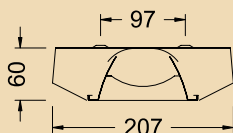

SURFACE MOUNTED T8

Proteus Surface Mounted

x designates reflector type (s) specular or (d) semi-specular louvre.

PRS118x	1/18w	1x7 Cell	620mm
PRS218x	2/18w	1x7 Cell	620mm
	Mountings 580 x 97		
PRS136x	1/36w	1x13 Cell	1230mm
PRS236x	2/36w	1x13 Cell	1230mm
	Mountings 1090 x 97		

SURFACE MOUNTED T5

Proteus Surface Mounted

x designates reflector type (s) specular or (d) semi-specular louvre.

PRS114T5x	1/14w	1x7 Cell	590mm
PRS124T5x	1/24w	1x7 Cell	590mm
PRS214T5x	2/14w	1x7 Cell	590mm
PRS224T5x	2/24w	1x7 Cell	590mm
	Mountings 550 x 97		
PRS128T5x	1/28w	1x13 Cell	1190mm
PRS154T5x	1/54w	1x13 Cell	1190mm
PRS228T5x	2/28w	1x13 Cell	1190mm
PRS254T5x	2/54w	1x13 Cell	1190mm
	Mountings 1090 x 97		