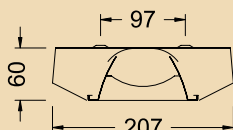

Proteus Surface Mounted

x designates reflector type (s) specular or (d) semi-specular louvre.

PRS114T5x	1/14w	1x7 Cell	590mm
PRS124T5x	1/24w	1x7 Cell	590mm
PRS214T5x	2/14w	1x7 Cell	590mm
PRS224T5x	2/24w	1x7 Cell	590mm
	<i>Mountings 550 x 97</i>		
PRS128T5x	1/28w	1x13 Cell	1190mm
PRS154T5x	1/54w	1x13 Cell	1190mm
PRS228T5x	2/28w	1x13 Cell	1190mm
PRS254T5x	2/54w	1x13 Cell	1190mm
	<i>Mountings 1090 x 97</i>