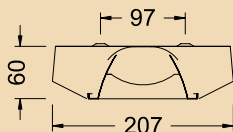

SURFACE MOUNTED T8

Proteus Surface Mounted

x designates reflector type (s) specular or (d) semi-specular louvre.

PRS118x	1/18w	1x7 Cell	620mm
PRS218x	2/18w	1x7 Cell	620mm
	Mountings 580 x 97		
PRS136x	1/36w	1x13 Cell	1230mm
PRS236x	2/36w	1x13 Cell	1230mm
	Mountings 1090 x 97		

SURFACE MOUNTED T5

Proteus Surface Mounted

x designates reflector type (s) specular or (d) semi-specular louvre.

PRS114T5x	1/14w	1x7 Cell	590mm
PRS124T5x	1/24w	1x7 Cell	590mm
PRS214T5x	2/14w	1x7 Cell	590mm
PRS224T5x	2/24w	1x7 Cell	590mm
	Mountings 550 x 97		
PRS128T5x	1/28w	1x13 Cell	1190mm
PRS154T5x	1/54w	1x13 Cell	1190mm
PRS228T5x	2/28w	1x13 Cell	1190mm
PRS254T5x	2/54w	1x13 Cell	1190mm
	Mountings 1090 x 97		