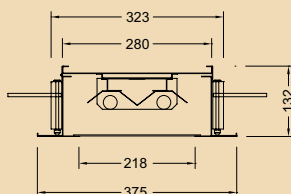

For recessed cleanroom ceilings. x designates diffuser overlay type Y5, Y7, K12, K15, K19, K19T silver tint. Also available with clear underlay on application.

- CRF218x** 2/18w 715mm
- CRF318x** 3/18w 715mm
- Cut out size 676 x 335

- CRR214T5x** 2/14w 764mm
- CRR314T5x** 3/14w 764mm
- CRR224T5x** 2/24w 764mm
- CRR324T5x** 3/24w 764mm
- Cut out size 720 x 328

- CRR228T5x** 2/28w 1324mm
- CRR328T5x** 3/28w 1324mm
- CRR254T5x** 2/54w 1324mm
- CRR354T5x** 3/54w 1324mm
- Cut out size 1280 x 328

- CRF228T5x** 2/28w 1315mm
- CRF328T5x** 3/28w 1315mm
- CRF254T5x** 2/54w 1315mm
- CRF354T5x** 3/54w 1315mm
- Cut out size 1276 x 335