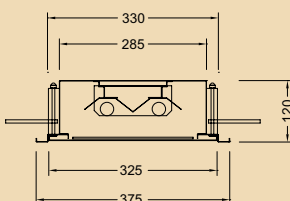

SPECIAL APPLICATION

CLEANROOM continued

RECESSED PLASTER T8

Cressida Recessed Plaster - Front Access

For recessed cleanroom ceilings. x designates diffuser overlay type Y5, Y7, K12, K15, K19, K19T silver tint. Also available with clear underlay on application.

- **CRF218x** 2/18w 715mm
- **CRF318x** 3/18w 715mm
- Cut out size 676 x 335

- **CRF236x** 2/36w 1315mm
- **CRF336x** 3/36w 1315mm
- Cut out size 1276 x 335