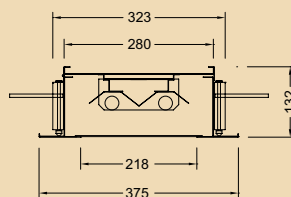

RECESSED PLASTER T8

Cressida Recessed Plaster - Rear Access

For recessed cleanroom ceilings. Supplied standard with K19 diffuser. x designates diffuser overlay type Y5, Y7, K12, K15, K19T silver tint. Also available with clear underlay on application.